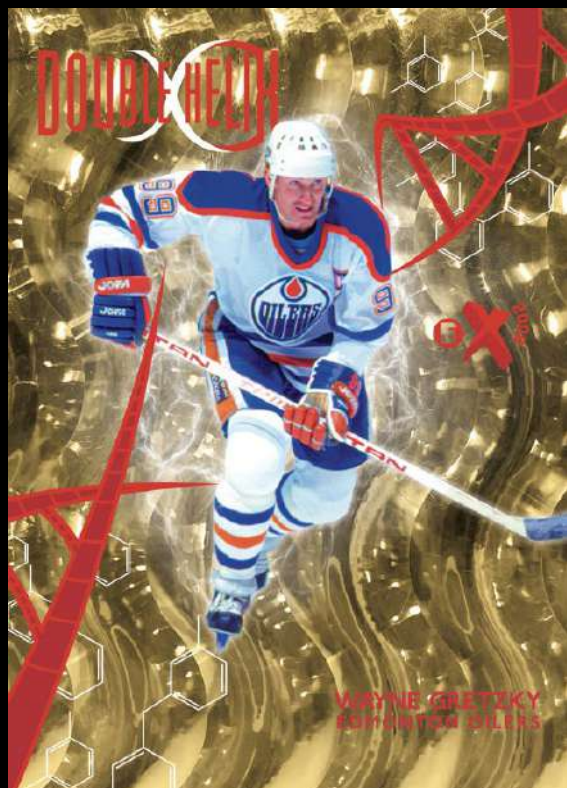

2023 - 24

skybox  
E X 2000

HOCKEY

**BASE SET**

Blue Credentials Parallel

**BASE SET - ROOKIES**

Gold Essential Credentials Parallel

An ode to a classic! 2023-24 NHL E-X 2000 set pays homage to the classic E-X 2000 cards from 1996-97. Collectors can bask in the nostalgia as they collect a new hockey product that brings back classic designs from the past. This **Base Set** features 100 top veterans and an additional 50 **Base Set Rookies** cards!

Collectors can look for one of seven **Base Set - Credentials** parallels all featuring stunning light FX. Look for the elusive VIP Credentials parallel (#'d 1-of-1) of both the veterans and rookies.

Content is subject to change without further notice. Card images are solely for the purpose of design display.