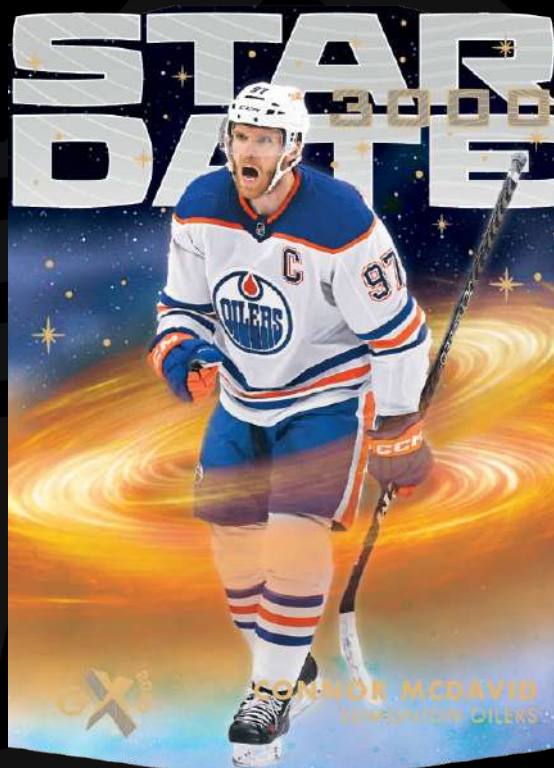

2023 - 24

skybox  
EX 2000

HOCKEY

**HALL OR NOTHING**  
Gold Speckle Parallel

This classic insert featuring a checklist of some of the most accomplished active players in Hockey. Be sure to collect the whole set of these new-wave stars on their way to the Hockey Hall of Fame!

**STAR DATE 3000**

Embrace the future with the all-new Star Date 3000! Collectors can look for parallels of the evolution of Star Date 2000 with the Gold Speckle Parallel (#'d to 25) and Gold Speckle Auto Parallel (#'d 1-of-1).