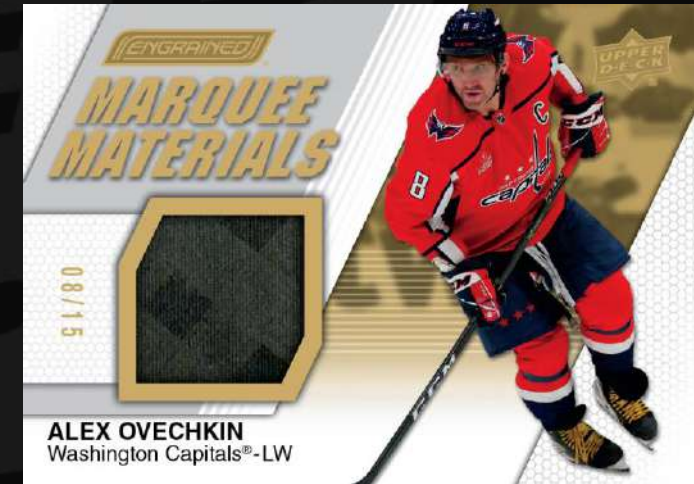

MARQUEE MATERIALS

Collect serially-#’d **Marquee Materials** cards featuring a single piece of game-used stick from active stars and legends!

Content is subject to change without further notice.
Card images are solely for the purpose of design display.