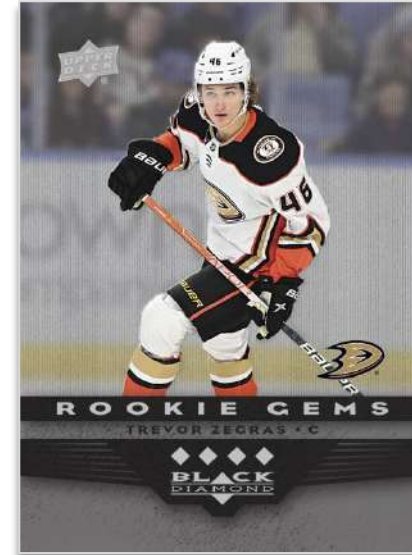

The **2006-07 Upper Deck Retro** set pays homage to the classic '06-'07 base design and includes **Young Guns®**!

Look for both Exclusives (#'d to 100) and High Gloss (#'d to 10) parallels.

Each box contains four **2006-07 Upper Deck Retro** cards, on average.

Content is subject to change. Card images are solely for the purpose of design display.

2021-22
HOCKEY

EXTENDED SERIES

UD Canvas®

UD Canvas is coming to Extended Series this year! UD Canvas cards will feature established stars, **Young Guns**®, and team Mascots.

Find four **UD Canvas** cards per Hobby box, on average.

2005-06 Black Diamond Rookie Retros 4 Star

The **2005-06 Black Diamond Rookie Retros** & **2005-06 Black Diamond Retros** show off the top rookies and stars in the league on a classic Black Diamond design!