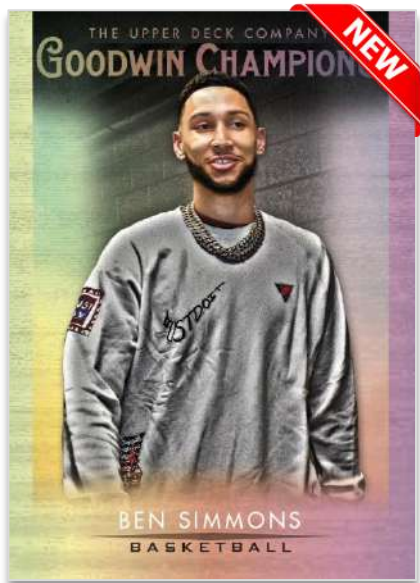

2021 GOODWIN CHAMPIONS

PLATINUM VARIANTS

Base Set

For the 1st time in the product's long history, there will be **Platinum Variants of the Base Set** and **Goudey** cards! Each variant card is printed using chromium technology. Look for gleaming parallels including **Orange Prism**, **Pink Traxx**, and **Golden Treasures** (just to name a few)!