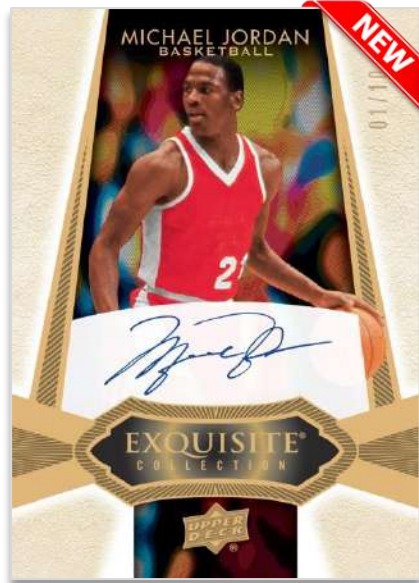

EXQUISITE COLLECTION AUTOGRAPHS

Gold Spectrum Parallel

Introducing a new **2021 Exquisite Collection** design featuring UD's top spokespeople and other notable names from the 2021 Goodwin checklist. Look for rare autographs including **Gold Spectrum** and **Black** parallels, as well as the highly sought-after **Autograph Patch Relic** design!