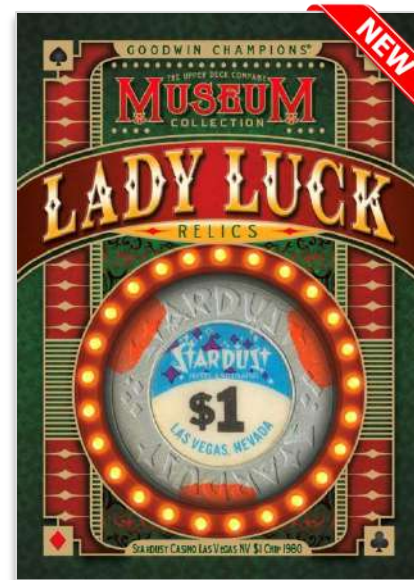

Gold Spectrum Parallel

Introducing a new **2021 Exquisite Collection** design featuring UD's top spokespeople and other notable names from the 2021 Goodwin checklist. Look for rare autographs including **Gold Spectrum** and **Black** parallels, as well as the highly sought-after **Autograph Patch Relic** design!

GOUDEY AUTOGRAPHS

The 50-card **Goudey Collection** and dazzling **Splash of Color SP** inserts are slated to feature hard-signed autographs, including one of the top baseball prospects in the world today!

2021 GOODWIN CHAMPIONS

LEGENDARY SHIP

Relics

An all-new **Museum Collection** insert commemorating the USS Constitution! Each card in the set will include a relic from the historic ship and serial numbered.

FEATHERED CREATURES

Manufactured Patch Tier 5

This is a five-tiered collection of embroidered manufactured patch cards commemorating birds (domestic and wild) from around the world! Their beauty, artistry and rarity will make this unique 100-card set a welcome addition to your collection.