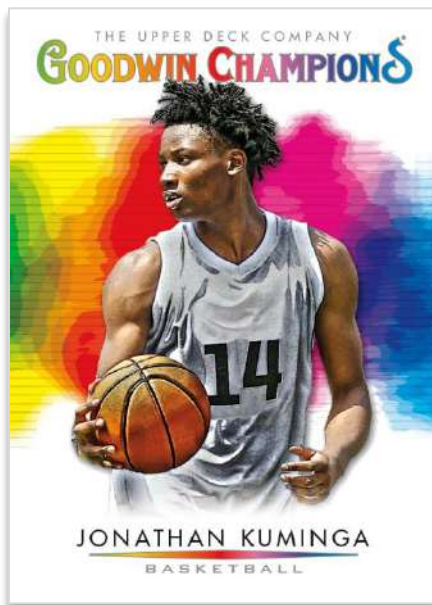

2021

GOODWIN
CHAMPIONS

SPLASH OF COLOR LENTICULAR BOUNTY SET

Bounty Card

Bounty Mission! Complete the 35-card **Splash of Color Lenticular Bounty set** and redeem the scratch off bounty codes at www.upperdeckbounty.com to earn unbelievable achievement cards.