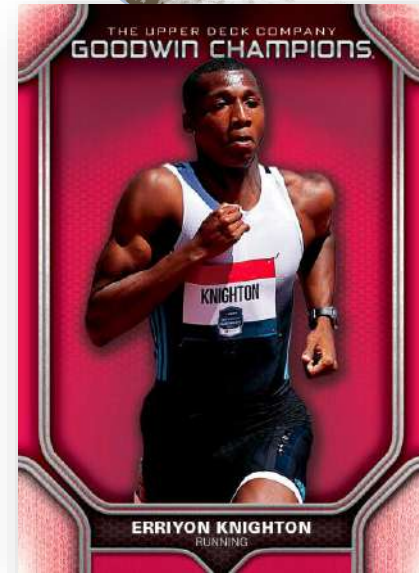

CONFIGURATION

5 Cards per Pack
15 Packs per Box
16 Boxes per Case

2024 GOODWIN CHAMPIONS

LITERARY CLASSIC PATCHES Tier 5

This is a **five-tiered collection** of embroidered manufactured patch cards showcasing iconic characters from the world of literature.

Six (6)

Platinum Variant cards

2024 GOODWIN CHAMPIONS

YOUNG GUNS®
Base

One of Upper Deck's most anticipated rookie cards of the year will return to Goodwin Champions®! Look out for new parallels of the Base design as well!

DIAMOND RELIC ROOKIES
Quad

Collect coveted **Diamond Relic Veteran** & **Rookie** cards! Each card in this set boasts one to four diamond relics. The more accomplished the player or personality, the more diamond relics the card will feature. Additionally, every card in the set is #’d to 99 or less including the highly-sought after **Black 1-of-1’s!**