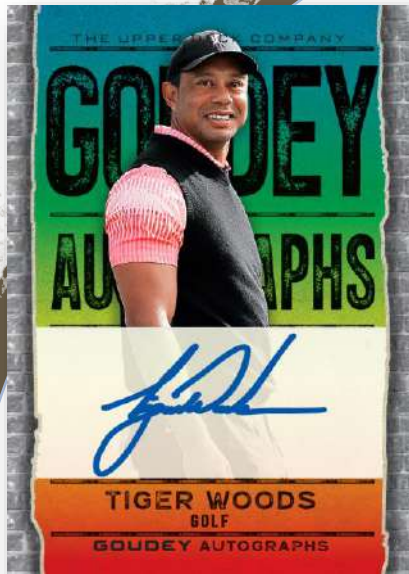

2024 GOODWIN CHAMPIONS

GOUDEY®
Autographs

More autograph cards including the famed **Goudey Collection**. Look for a variety of other iconic hard-signed autograph sets, including **2000 SP Authentic Football** autographs and **2003-04 SP Authentic Rookie Authentics** Autographs.