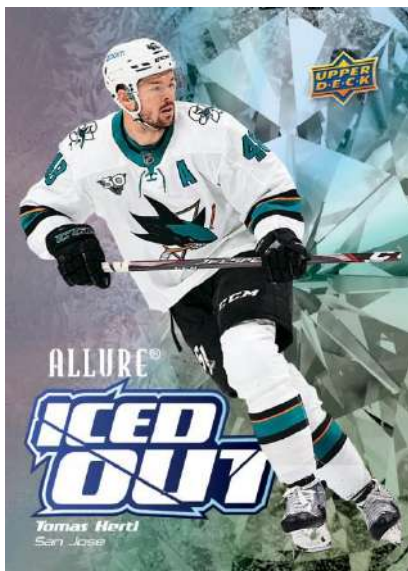

ALLURE®

2022-23 HOCKEY

ICED OUT
Regular

The popular Allure® staple **Iced Out** returns with a revamped design and two new parallels! The checklist features a mix of active stars and top rookies.

Lucky collectors will find rare Red, Green, Purple, Golden Treasures and Auto parallels.