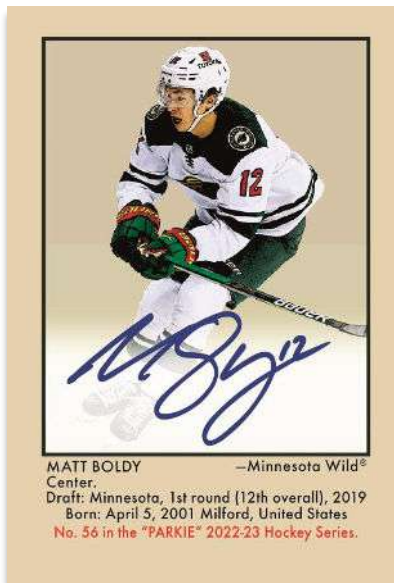

**BASE SET**  
Autograph Patch

**BASE SET ROOKIE SPs**  
Autograph

**JUKEBOX HEROES**  
Regular

Parkhurst Champions is a new product offering that appeals to both set collectors and rookie card collectors. The 350-card Base Set features the game's top superstars...past, present and future. The checklist includes 25 Rookie SPs and 25 Legend SPs and look for a bevy of parallels including Premium Memorabilia and Autographs.

The 1950s are considered the golden age of jukebox popularity. The **Jukebox Heroes** insert pays tribute to these iconic music boxes. Look for other 50's inspired insert sets including **50's Flashbacks**.

Content is subject to change without further notice.  
Card images are solely for the purpose of design display.

**'51 RETRO**  
Red Autograph

**'51 RETRO ROOKIES**  
Regular Autograph

**CONFIGURATION**

8 Cards per Pack  
20 Packs per Box  
12 Boxes per Case