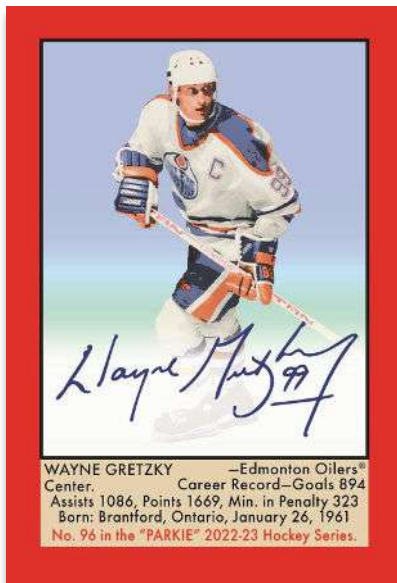

'51 RETRO
Red Autograph