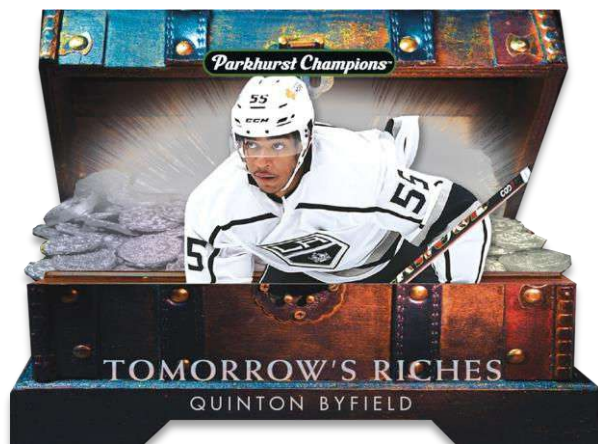

TOMORROW'S RICHES

Regular

Tomorrow's Riches features the best young players in the league and each card includes a perimeter diecut. Look for Gold Parallels and serial numbered Autographs.

BOX BREAK

4 Base Set Rookies and/or Legends SP Cards

4 Base Set Rainbow Parallel Cards

4 Jukebox Heroes, Tomorrow's Riches, 50's Flashbacks and/or Wire Images Cards

3 '51 Retro Cards

2 Base Set Color Variation Cards

1 Base Set Gold Rainbow Parallel Card

1 Autograph or Memorabilia Card

1 Additional Hit