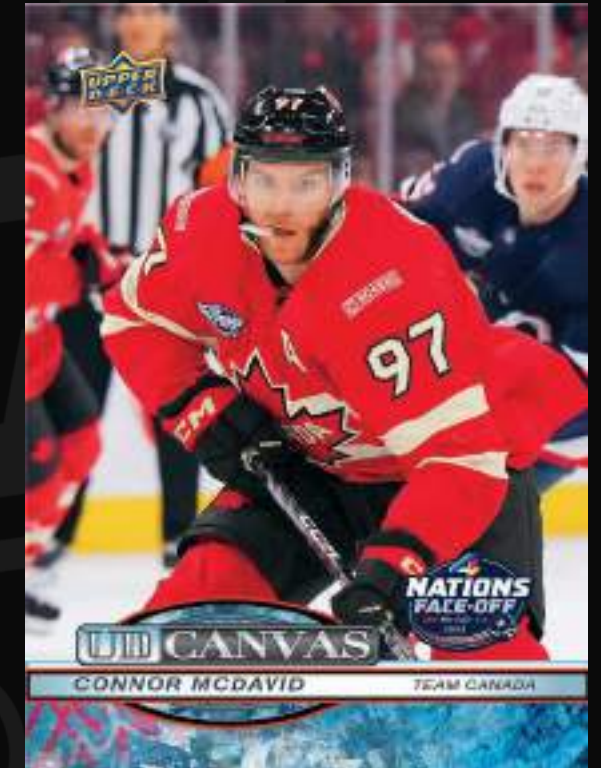

UD Canvas®
4 Nations Face-Off™

Content is subject to change without further notice. Card images are solely for the purpose of design display and are subject to change (including players featured) without notice. Stated "per pack/box" numbers reflect an average of the entire production run.