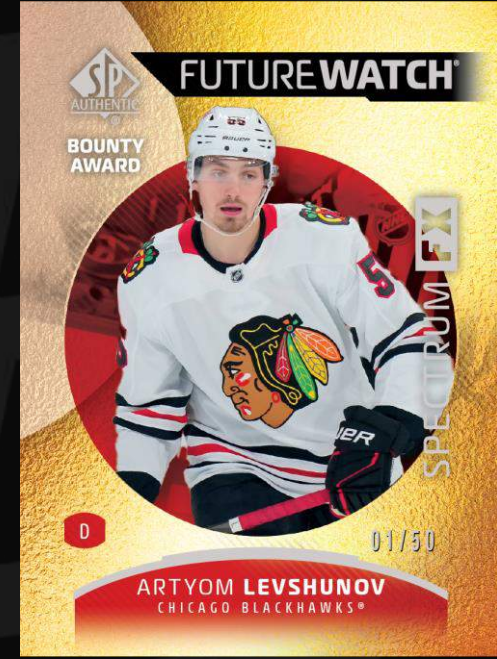

## BOUNTY PROGRAM

**SPECTRUM FX: FUTURE WATCH**  
Bounty Card

*Earn Highly-Sought After,  
Hobby Exclusive Achievement Cards!*

For complete 2025-26 SP Authentic Bounty  
Mission details, please visit  
[UpperDeckBounty.com](http://UpperDeckBounty.com)  
on or after release date.

The popular **Spectrum FX Bounty Card Program** returns  
with a 91-card set-within-a-set!

**THE MISSION:** Collect the complete 91-card **Spectrum FX**  
Bounty set!

**SPECTRUM FX: FUTURE WATCH**  
Gold Bounty Award