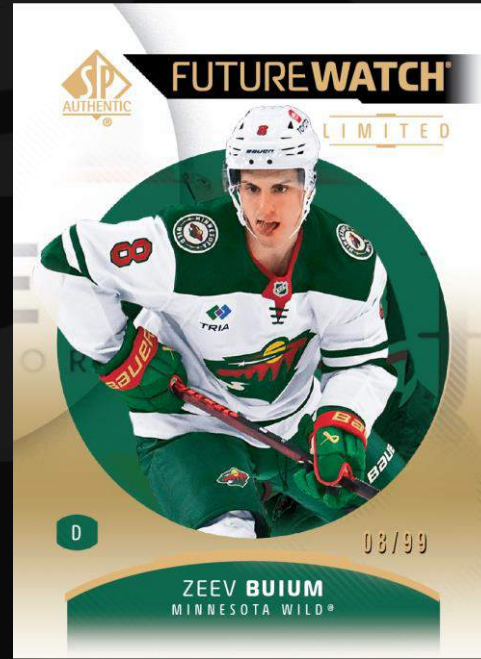

## THE BASE SET

**BASE SET**

**FUTURE WATCH**  
**Limited Gold Parallel**

**AUTOGRAPHED FUTURE WATCH**

The always popular SP Authentic **Base Set** features 100 veterans and 100 **Future Watch** Rookies. The perennially-coveted serially-numbered Hard-Signed **Autographed Future Watch Rookies** cards are sure to be some of the biggest chases of the product!