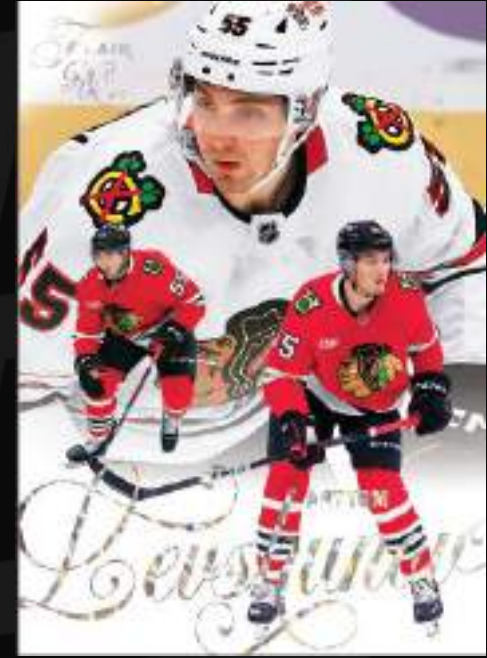

## THE BASE SET

**BASE SET - ROOKIES**

**BASE SET**  
**Blue Ice Parallel**

**BASE SET**  
**Spectrum Parallel**

Flair makes its return to the ice with 2025-26 Flair Hockey! Full of re-imagined classic inserts as well as stunning new ones, this set has something for every collector to be excited about!