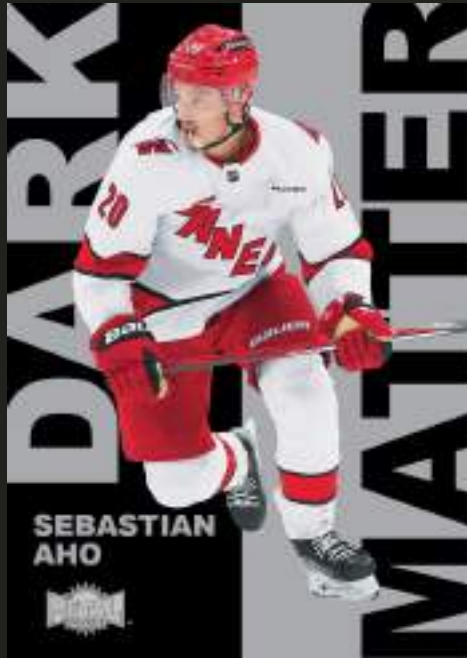

2025-26 Metal Universe Hockey

THE INSERTS

BIG PULLS

2025-26 Metal Universe Hockey returns with high quality inserts and Case Hits to add some flavor to anyone's collection. **Dark Matter** and **Platinum Portraits** return with their new designs! The staple **2013 Metal Universe Retros** are a fan-favorite featuring custom art highlighting each subject's likeliness! Look for top-tier stars like Leon Draisaitl, Connor Bedard, Cale Makar and many more!

Dark Matter