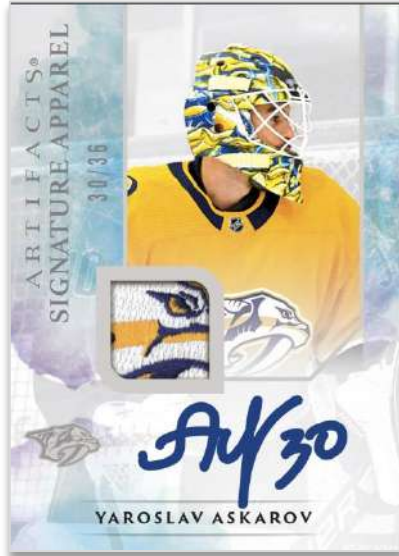

Regular (1-100) | **Stars** (101-135; #’d to 599) | **Goalies** (136-155; #’d to 599) | **Legends** (156-170; #’d to 599) | **Rookies** (171-200; #’d to 999) | **Rookie Redemptions** (201-250)

The parallel/variant lineup is extensive and loaded with colorful, serially-#’d sets, including many with autographs and/or premium memorabilia. Even the top rookies in the Rookie Redemption program will be featured on a full array of auto, memorabilia and auto/memorabilia cards. All of the parallels sporting autographs and/or memorabilia are **Hobby-exclusive!**

BOX BREAK

Each box will contain, on average, four (4) serially-#’d base set and/or base set parallel cards, including one (1) #’d to 99 or less.

Content is subject to change without further notice.
Card images are solely for the purpose of design display.

2023-24 HOCKEY

ARTIFACTS®

SIGNATURE APPAREL

Tier 1

Signature Apparel, now in its fourth year, sports a diverse checklist consisting of legends, veteran stars and top rookies.

Each card is low-#’d and features a premium patch swatch alongside the hard-signed autograph.