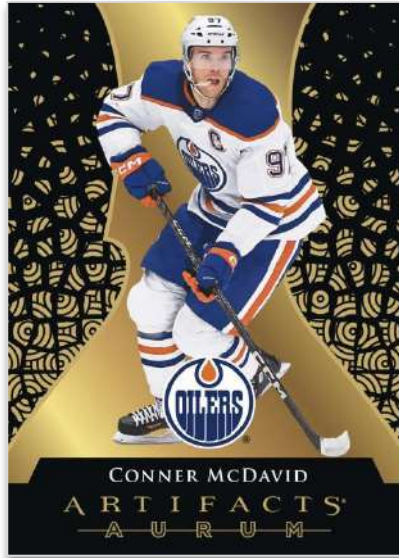

2023-24 HOCKEY

ARTIFACTS®

AURUM
Bounty Card