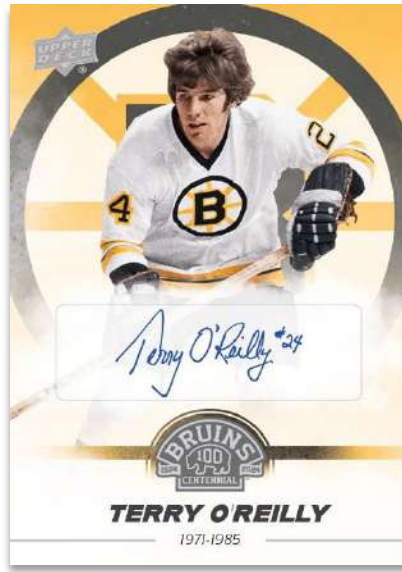

Each box contains the complete 100-card base set featuring legendary Boston Bruins players, as well as 5 insert or parallel cards.

Be on the lookout for exciting parallel cards of the Base Set: Yellow and Gold Spectrum.

Content is subject to change without further notice.
Card images are solely for the purpose of design display.

2023-24

HOCKEY

BASE SET
Autograph Parallel

BASE SET
Autograph Parallel

BASE SET
Gold Spectrum Parallel