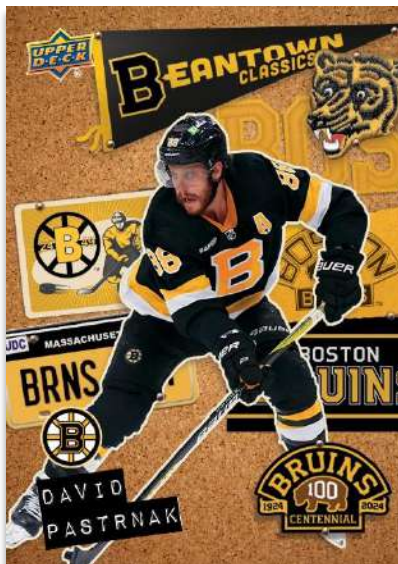

Each box contains the complete 100-card base set featuring legendary Boston Bruins players, as well as 5 insert or parallel cards.

Be on the lookout for exciting parallel cards of the Base Set: Yellow and Gold Spectrum.

Lucky collectors will find autograph parallels of the base set. The autograph checklist is chock-full of Bruins legends, fan favorites, and rising stars.

The rarest of the Base Set Parallels! Collectors can expect to find 1 Gold Spectrum parallel per box (on average).

Content is subject to change without further notice.
Card images are solely for the purpose of design display.

2023-24

HOCKEY

BEANTOWN CLASSICS

BEANTOWN CLASSICS

BEANTOWN CLASSICS

Collect your Beantown Classics! This unique insert card, featuring some of the greatest Bruins players of all time, is sure to be an awesome addition to any Bruins collection.