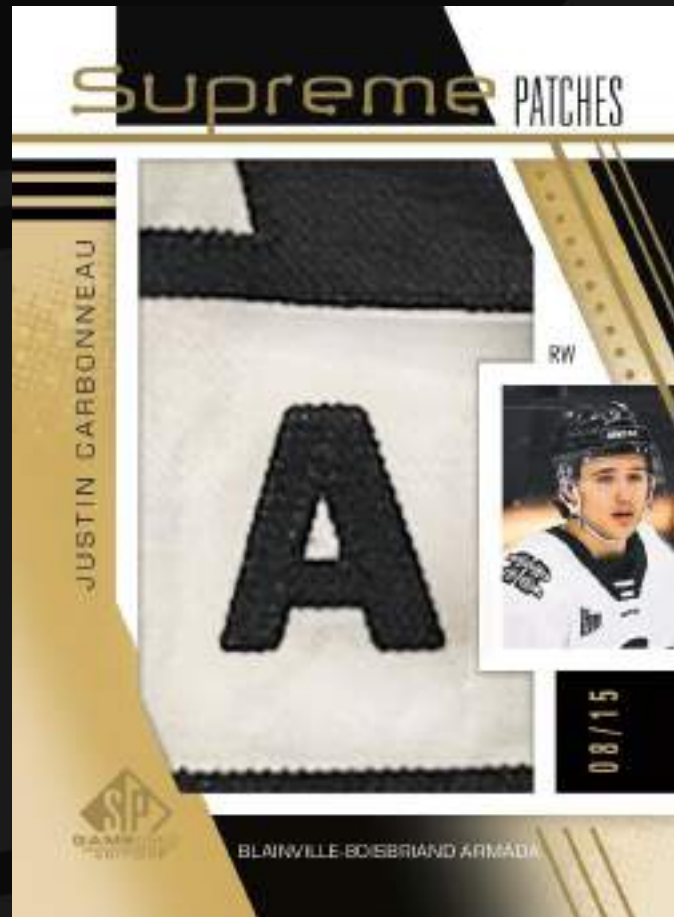

2025-26 CHL SP GAME USED

THE CARDS

NEW GROOVES
Gold Patch Parallel

AUTHENTIC PROSPECTS
Auto Patch Parallel

COLLECT THE BEST®

Card images are solely for the purpose of design display and are subject to change (including players featured) without notice.

2025-26 CHL SP GAME USED

THE CARDS

Huge hits! Everyone will be chasing after the spectacular **Supreme Patches** cards! As the name indicates, these cards sport a massive patch swatch (2.75" x 1.75" and game-worn!). Any of these numbered cards would be a welcome addition to your collection!