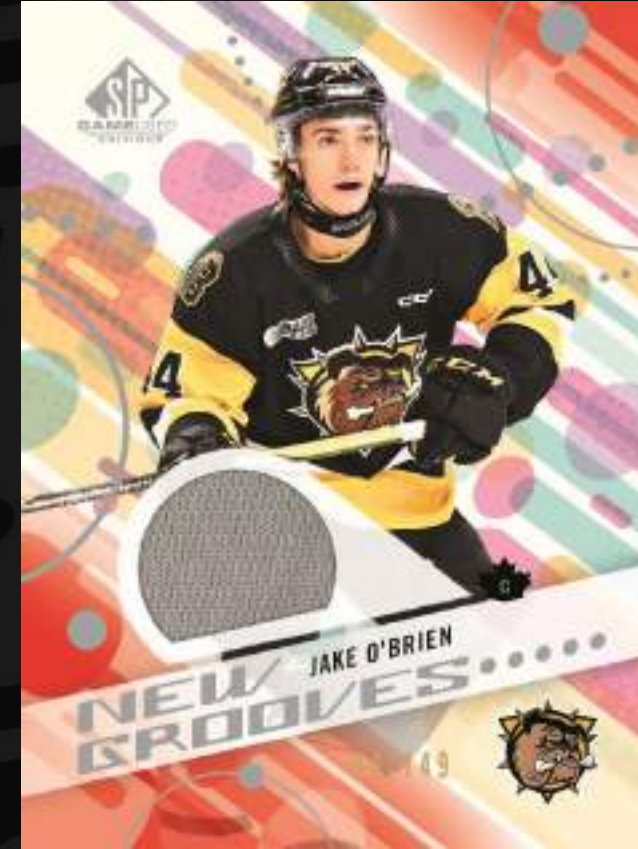

NEW GROOVES

Red Jersey Parallel

COLLECT THE BEST®

Card images are solely for the purpose of design display and are subject to change (including players featured) without notice.