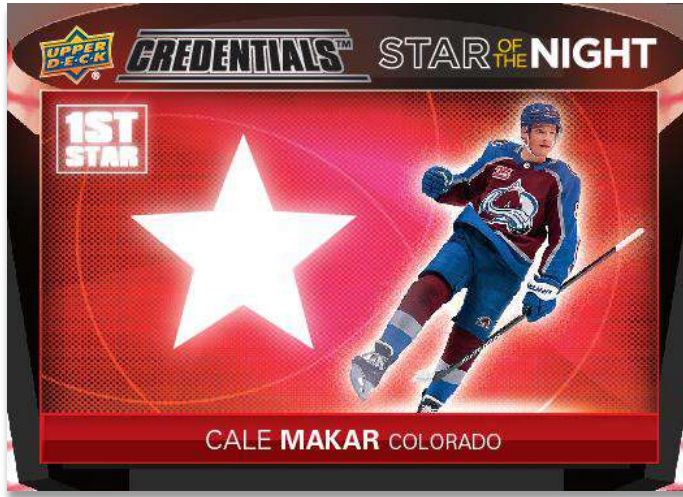

1ST STAR OF THE NIGHT
Regular

The popular **1st**, **2nd** and **3rd** **Star of the Night** cards - with veteran and rookie versions - are back!

Keep an eye out for low-#d autograph parallels.

CONFIGURATION

6 Cards per Pack
8 Packs per Box

BOX BREAK (on average)

- **8**
  1st, 2nd and 3rd Star of the Night (Vets & Rookies) and/or
  Rookie Arrivals Cards
- **5**
  Serially-#’d Cards
- **2**
  Tech Insert Cards
- **1**
  Autograph or Non-Auto Acetate Card