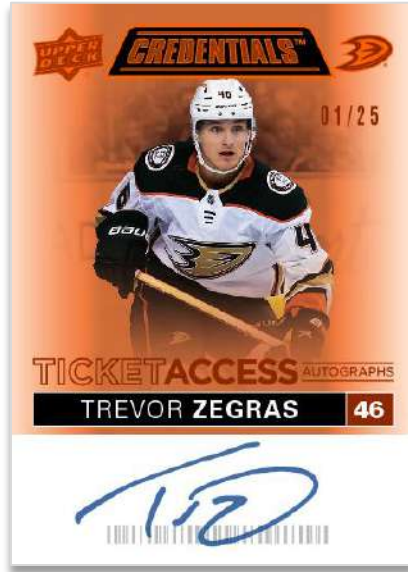

**BASE SET**  
Teal Parallel

**HOBBY EXCLUSIVE!**

**BASE SET**  
Debut Ticket Access - Purple Parallel

**2020-21 BASE SET UPDATE**  
Debut Ticket Access - Green Parallel

Build the 150-card base set which includes a 100-card, serially-#’d **Debut Ticket Access** rookie subset broken down into four tiers of rarity.

Collect 12 parallels of the veteran portion of the base set and nine parallels of rookie portion. All of the parallels - highlighted by the shared (vets & rookies) Green, Hobby Exclusive Purple, Gold and 1-of-1 Black parallels - are serially-#’d.

**2020-21 ROOKIES!**

Also collect the complete 100-card, serially-#’d 2020-21 **Debut Ticket Access** set and the same nine serially-#’d parallels, including the low-#’d and Hobby Exclusive Purple parallel!