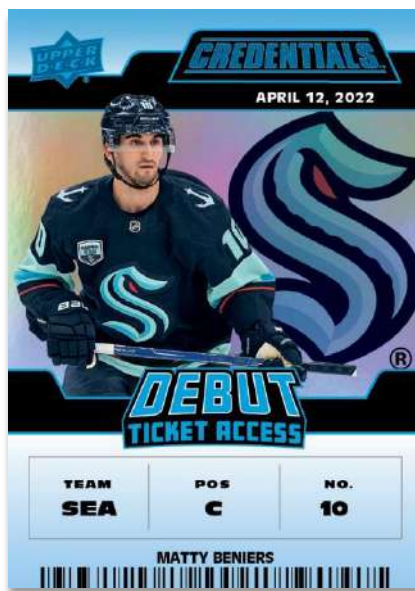

2022-23 HOCKEY

BASE SET
Red Parallel

DEBUT TICKET ACCESS
Blue Parallel

1ST STAR OF THE NIGHT
Auto Parallel

The newest edition of Upper Deck Credentials sports a 200-card base set which includes a 100-card, serially-#d **Debut Ticket Access** rookie subset split into four tiers of rarity.