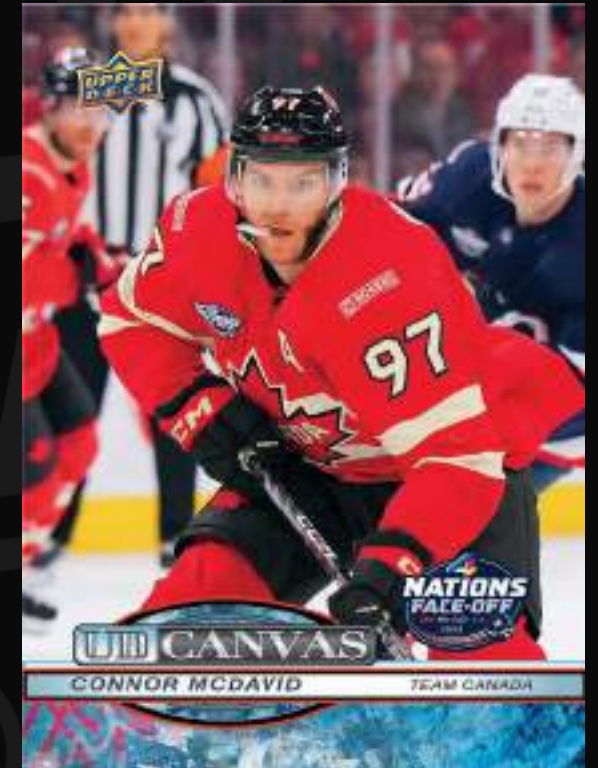

UD Canvas®
4 Nations Face-Off™

Content is subject to change without further notice. Card images are solely for the purpose of design display and are subject to change (including players featured) without notice. Stated "per pack/box" numbers reflect an average of the entire production run.