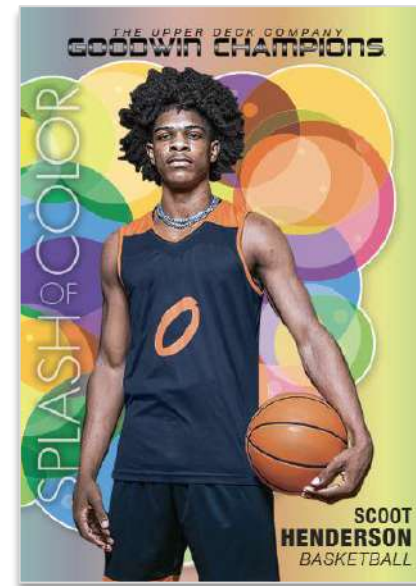

## EXQUISITE COLLECTION AUTOGRAPHS

Regular

Introducing the 2023 Goodwin Champions® **Exquisite Collection™!** This set features an impressive array of rookies, vets and legends. Collectors can find autograph and memorabilia cards, including the **Rookie Auto Patch Gold Spectrum Parallel!**

### YOUNG GUNS®

Regular

One of Upper Deck's most anticipated rookie cards of the year will appear in Goodwin Champions® for the first time! In addition, collect the highly sought-after **Exclusives** (#'d to 100), **High Gloss** (#'d to 10), and **Clear Cut** parallels.

### DIAMOND RELIC VETERANS

Double Diamond Regular

Collect coveted **Diamond Relic Veteran & Rookie** cards! Each card in this set boasts one to four diamond relics. The more accomplished the player or personality, the more diamond relics the card will feature. Additionally, every card in the set is #'d to 99 or less including the highly-sought after **Black 1-of-1's!**