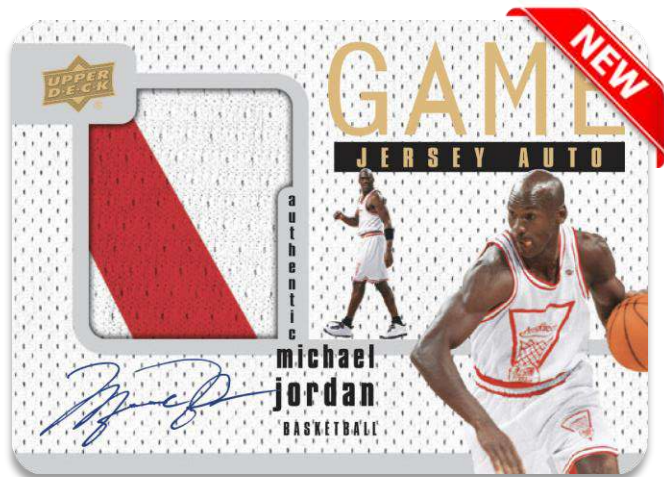

GOODWIN CHAMPIONS

HOBBY

UD GAME JERSEY

Autograph Parallel

A unique insert set inspired by the classic 1997-98 Upper Deck Basketball Game Jersey design. The checklist is highlighted by some of the top athletes on the planet! Be on the look-out for the highly sought-after **Michael Jordan Game Jersey** card featuring event worn memorabilia from the 1994 Charity All-Star Game. Also, keep an eye out for rare **Game Jersey Autograph** cards!