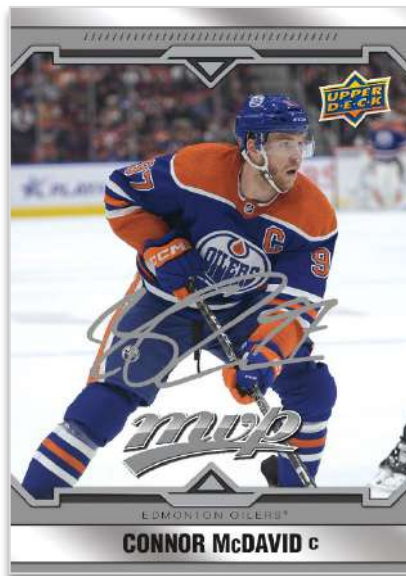

2024-25 HOCKEY

**BASE SET SP'S**

**BASE SET**  
**Silver Script Parallel**

**BASE SET SP'S**  
**Super Script Parallel**

Your 2024-25 hockey card collection starts here with an impressive base set consisting of 200 regular cards and 50 SP's & Rookies cards!

Collect an array of popular parallels, highlighted by the Silver Script, low-#’d Super Script, and ultra rare low-#’d Black Super Script.

Keep an eye out for Printing Plates from the complete 250-card base set!