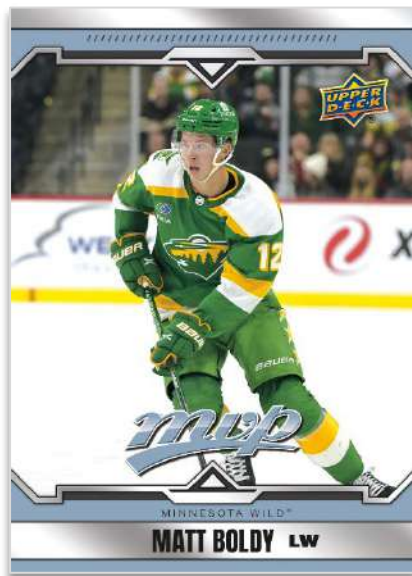

2024-25 HOCKEY

**BASE SET SP'S**

**BASE SET**  
**Silver Script Parallel**

**BASE SET SP'S**  
**Super Script Parallel**

Your 2024-25 hockey card collection starts here with an impressive base set consisting of 200 regular cards and 50 SP's & Rookies cards!

Collect an array of popular parallels, highlighted by the Silver Script, low-#’d Super Script, and ultra rare low-#’d Black Super Script.

Keep an eye out for Printing Plates from the complete 250-card base set!