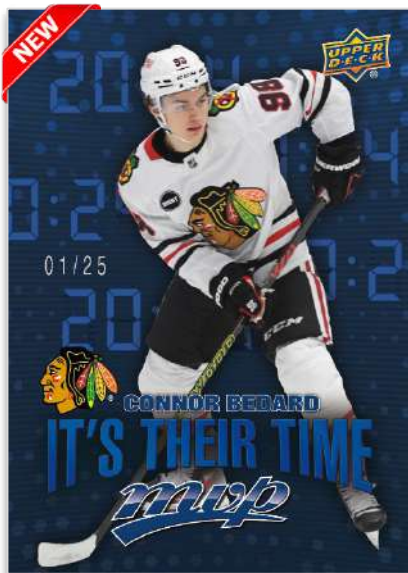

IT'S THEIR TIME

Blue Parallel

The Clock is ticking!

Search for this insert set that is chock-full of young talented players and its rare Gold, Blue, and Black parallels.