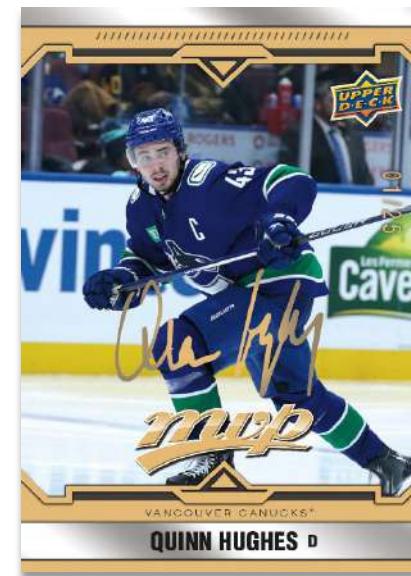

2024-25 HOCKEY

**BASE SET SP'S**

**BASE SET**  
**Silver Script Parallel**

**BASE SET SP'S**  
**Super Script Parallel**

Your 2024-25 hockey card collection starts here with an impressive base set consisting of 200 regular cards and 50 SP's & Rookies cards!