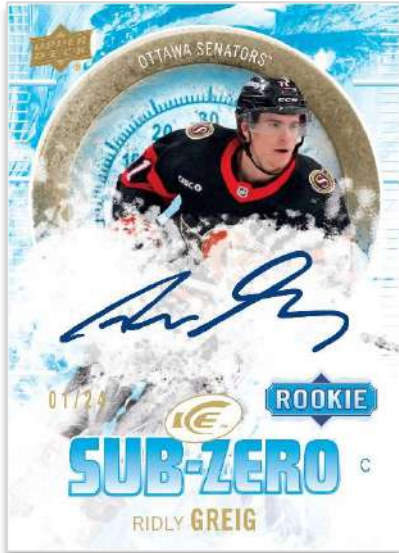

SUB ZERO ROOKIES
Gold Parallel

The **Sub Zero Stars**, **Sub Zero Rookies** (#'d) and **Sub Zero Rookies Variants** cards are back, along with a #'d **Gold** parallel of the Stars and non-variant Rookies. Collect one (1) of these cards per box, on average. The Variants were made for only five of the top rookies!

Look for **Blue Auto** parallels of the non-variant Rookies, as well as #'d **Green Auto** parallels of the variants.