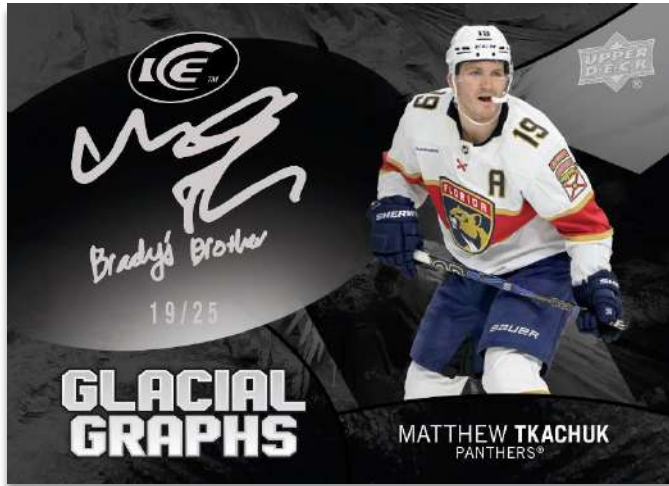

The 250-card base set consists of 100 veteran cards, 50 non-acetate rookie cards and 100 serially-#’d **Ice Premieres** acetate rookie cards.

- Every pack contains, on average, one (1) non-acetate rookie card and one (1) veteran or rookie Green parallel card.
- Collect up to nine (9) incredible parallels of the first 150 base set cards, highlighted by the Red Auto (#’d), Gold Patch/Gold Patch Auto (#’d), White Snowflake Auto and Black (#’d 1-of-1) parallels.
- The highly sought-after **Ice Premieres** acetate rookie cards - split into five serially-#’d tiers - make up the final 100 cards of the base set. There are also five (5) #’d parallels, including the coveted Gold (#’d) and Black (#’d 1-of-1) parallels. Every box contains, on average, two (2) Ice Premieres cards.
- Keep an eye out for #’d **Ice Premieres Auto** and **Ice Premieres Auto Patch** cards featuring the 50 best newcomers! Everyone will be on the hunt for 1-of-1 Black parallels of the Ice Premieres Auto Patch set!

Lucky collectors will pull #'d **Gold** and **Black** parallels. There are also #'d **Gold** and **Black** parallels of the minis!

SIGNATURE SWATCHES
Black Parallel

Signature Swatches cards will be a prized addition to any collection. Each card features an autograph alongside a game-worn jersey swatch while the #'d **Black** parallels see the jersey swatch replaced by a patch swatch.

2023-24 HOCKEY

GLACIAL GRAPHS

Black Parallel

The stunning **Glacial Graphs** cards featuring autographs from young stars to legends of the game will be a hit with any type of collector. There are also #d **Black** parallels sporting silver ink autos and, in many cases, inscriptions!