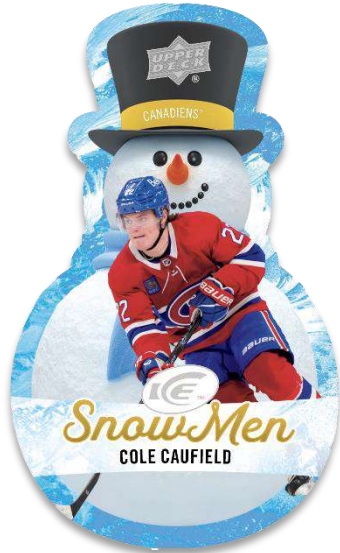

The 250-card base set consists of 100 veteran cards, 50 non-acetate rookie cards and 100 serially-#’d **Ice Premieres** acetate rookie cards.

- Every pack contains, on average, one (1) non-acetate rookie card and one (1) veteran or rookie Green parallel card.
- Collect up to nine (9) incredible parallels of the first 150 base set cards, highlighted by the Red Auto (#’d), Gold Patch/Gold Patch Auto (#’d), White Snowflake Auto and Black (#’d 1-of-1) parallels.
- The highly sought-after **Ice Premieres** acetate rookie cards - split into five serially-#’d tiers - make up the final 100 cards of the base set. There are also five (5) #’d parallels, including the coveted Gold (#’d) and Black (#’d 1-of-1) parallels. Every box contains, on average, two (2) Ice Premieres cards.
- Keep an eye out for #’d **Ice Premieres Auto** and **Ice Premieres Auto Patch** cards featuring the 50 best newcomers! Everyone will be on the hunt for 1-of-1 Black parallels of the Ice Premieres Auto Patch set!

2023-24 HOCKEY

GLACIAL GRAPHS

Black Parallel

The stunning **Glacial Graphs** cards featuring autographs from young stars to legends of the game will be a hit with any type of collector. There are also #d **Black** parallels sporting silver ink autos and, in many cases, inscriptions!

Content is subject to change without further notice.
Card images are solely for the purpose of design display.

2023-24 HOCKEY

NEW INSERT!

SNOW MEN STARS

NEW INSERT!

DEPTH OF WINTER

Blue Frost Parallel

The 2023-24 edition offers two new die-cut inserts: **Snow Men** and **Depth of Winter**. The Snow Men cards are die-cut into the shape of a snowman and feature legends, star veterans and rookies. The Depth of Winter cards sport a triangle die-cut and a checklist consisting of star veterans and top rookies.