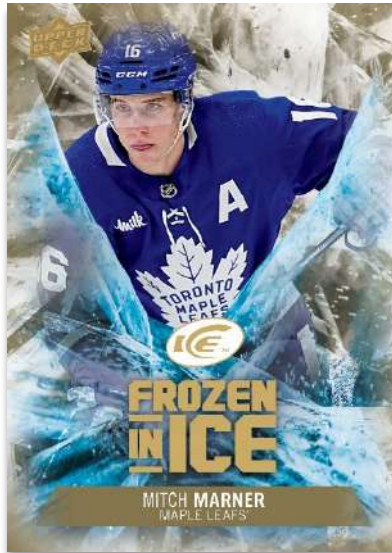

The 250-card base set consists of 100 veteran cards, 50 non-acetate rookie cards and 100 serially-#’d **Ice Premieres** acetate rookie cards.

- Every pack contains, on average, one (1) non-acetate rookie card and one (1) veteran or rookie Green parallel card.
- Collect up to nine (9) incredible parallels of the first 150 base set cards, highlighted by the Red Auto (#’d), Gold Patch/Gold Patch Auto (#’d), White Snowflake Auto and Black (#’d 1-of-1) parallels.
- The highly sought-after **Ice Premieres** acetate rookie cards - split into five serially-#’d tiers - make up the final 100 cards of the base set. There are also five (5) #’d parallels, including the coveted Gold (#’d) and Black (#’d 1-of-1) parallels. Every box contains, on average, two (2) Ice Premieres cards.
- Keep an eye out for #’d **Ice Premieres Auto** and **Ice Premieres Auto Patch** cards featuring the 50 best newcomers! Everyone will be on the hunt for 1-of-1 Black parallels of the Ice Premieres Auto Patch set!

Content is subject to change without further notice.
Card images are solely for the purpose of design display.

SUB ZERO ROOKIES
Gold Parallel

The **Sub Zero Stars**, **Sub Zero Rookies** (#'d) and **Sub Zero Rookies Variants** cards are back, along with a #'d **Gold** parallel of the Stars and non-variant Rookies. Collect one (1) of these cards per box, on average. The Variants were made for only five of the top rookies!

Look for **Blue Auto** parallels of the non-variant Rookies, as well as #'d **Green Auto** parallels of the variants.

RIP CARDS!
FROZEN IN ICE
Gold Parallel

The popular **Frozen in Ice** rip-card insert returns! The checklist is comprised of stars, superstars and top rookies, and each card hosts an **Ice Premieres Mini** rookie acetate card.