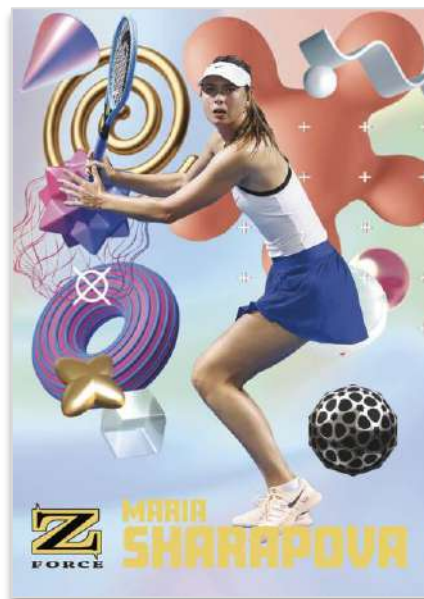

**BASE SET**  
Red PMG Parallel

**METAL SHREDDERS**  
Regular

**FRESH FOUNDATION**  
Gold Auto Parallel

The base set consists of 100 regular cards - each sporting a unique background design provided by the team that created the original 1997-98 Metal Universe set - and 50 high-series **Metal Shredders** cards (a new name and design for the high-series subset). The diverse checklist is made up of top prospects, current superstars and legends from a variety of sports: Baseball, Basketball, Boxing, Football, Golf, Hockey, MMA, Soccer, Tennis and more!

The parallel lineup is extensive and will entice fans and collectors alike! There are seven colorful, serially-#’d PMG parallels, as well as Auto and low-#’d Gold Auto parallels.

The checklist for this colorful set features only top prospects and young stars! Like the base set, there are seven serially-#’d PMG parallels and two autograph parallels: Auto (Varied #’ing) and a low-#’d Gold Auto.

**SKYBOX PREMIUM**

Star Emerald Parallel

**LOOKING TO THE FUTURE**

**Z-FORCE**

Regular

**INTIMIDATION NATION**

Auto Parallel

**SKYBOX PREMIUM**

**LOOKING TO THE FUTURE**

With a stunning design and a collection of top young prospects and stars, this rainbow foilboard die-cut set is sure to be a hit with everyone!

**Z-FORCE**

This design of this set, which features top stars, resembles the classic ’90’s **Z-Force** designs. Keep an eye out for serially-#’d Rave and Super Rave parallels!