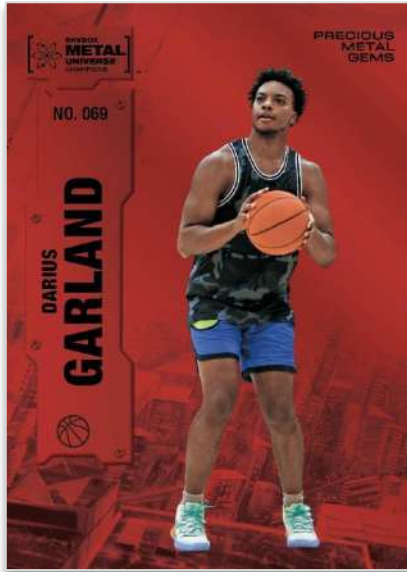

HOBBY

[  2022 SKYBOX  
**METAL**  
UNIVERSE  
CHAMPIONS ]™

skylook

*Creative by:*

**arena**  
design

Product depicted for demonstration purposes only and is subject to change without further notice. © 2022 UDC. 5830 El Camino Real, Carlsbad, CA 92008. All rights reserved.

**BASE SET**  
Red PMG Parallel

**METAL SHREDDERS**  
Regular

**FRESH FOUNDATION**  
Gold Auto Parallel

The base set consists of 100 regular cards - each sporting a unique background design provided by the team that created the original 1997-98 Metal Universe set - and 50 high-series **Metal Shredders** cards (a new name and design for the high-series subset). The diverse checklist is made up of top prospects, current superstars and legends from a variety of sports: Baseball, Basketball, Boxing, Football, Golf, Hockey, MMA, Soccer, Tennis and more!

The parallel lineup is extensive and will entice fans and collectors alike! There are seven colorful, serially-#’d PMG parallels, as well as Auto and low-#’d Gold Auto parallels.

The checklist for this colorful set features only top prospects and young stars! Like the base set, there are seven serially-#’d PMG parallels and two autograph parallels: Auto (Varied #’ing) and a low-#’d Gold Auto.

**SKYBOX PREMIUM**

Star Emerald Parallel

**LOOKING TO THE FUTURE**

**Z-FORCE**

Regular

**INTIMIDATION NATION**

Auto Parallel

**SKYBOX PREMIUM**