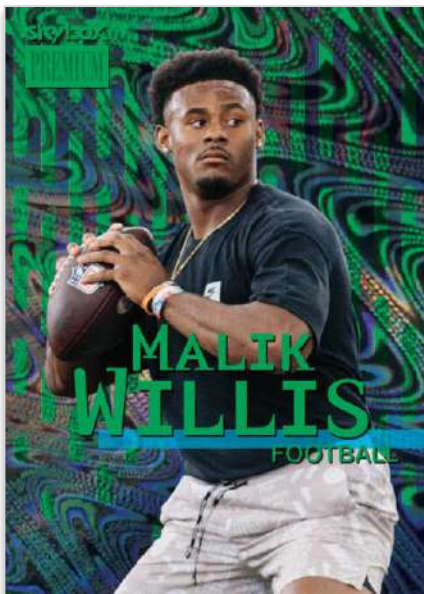

**BASE SET**  
Red PMG Parallel

**METAL SHREDDERS**  
Regular

**FRESH FOUNDATION**  
Gold Auto Parallel

The base set consists of 100 regular cards - each sporting a unique background design provided by the team that created the original 1997-98 Metal Universe set - and 50 high-series **Metal Shredders** cards (a new name and design for the high-series subset). The diverse checklist is made up of top prospects, current superstars and legends from a variety of sports: Baseball, Basketball, Boxing, Football, Golf, Hockey, MMA, Soccer, Tennis and more!

The parallel lineup is extensive and will entice fans and collectors alike! There are seven colorful, serially-#’d PMG parallels, as well as Auto and low-#’d Gold Auto parallels.

The checklist for this colorful set features only top prospects and young stars! Like the base set, there are seven serially-#’d PMG parallels and two autograph parallels: Auto (Varied #’ing) and a low-#’d Gold Auto.

**SKYBOX PREMIUM**

Star Emerald Parallel

**LOOKING TO THE FUTURE**

**Z-FORCE**

Regular

**INTIMIDATION NATION**

Auto Parallel

**SKYBOX PREMIUM**