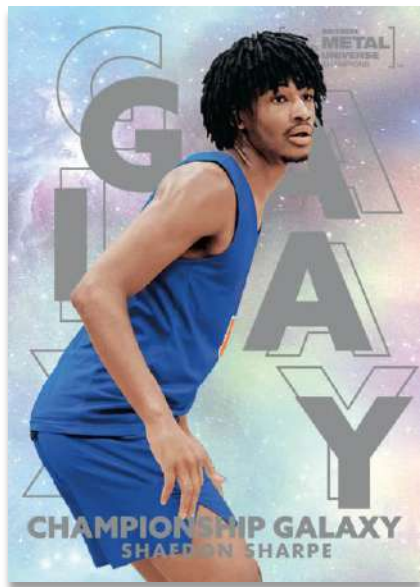

**BASE SET**  
Red PMG Parallel

**METAL SHREDDERS**  
Regular

**FRESH FOUNDATION**  
Gold Auto Parallel

The base set consists of 100 regular cards - each sporting a unique background design provided by the team that created the original 1997-98 Metal Universe set - and 50 high-series **Metal Shredders** cards (a new name and design for the high-series subset). The diverse checklist is made up of top prospects, current superstars and legends from a variety of sports: Baseball, Basketball, Boxing, Football, Golf, Hockey, MMA, Soccer, Tennis and more!

A classic insert consisting of the top names from the base set. There are six serially-#’d parallels, highlighted by the low-#’d Star Emerald, Star Amethyst and Star Diamond parallels, as well as a low-#’d design variant set that sports the 1998-99 Skybox Premium Star Rubies design! There is also a rare Auto parallel of the design variant set.

**LOOKING TO THE FUTURE**

With a stunning design and a collection of top young prospects and stars, this rainbow foilboard die-cut set is sure to be a hit with everyone!

**Z-FORCE**

This design of this set, which features top stars, resembles the classic ’90’s **Z-Force** designs. Keep an eye out for serially-#’d Rave and Super Rave parallels!

**INTIMIDATION NATION**

Known for its iconic intimidating close-up athlete images, this classic insert is a perennial favorite. Lucky collectors will find a rare autograph version!

Content is subject to change without further notice.  
 Card images are solely for the purpose of design display.