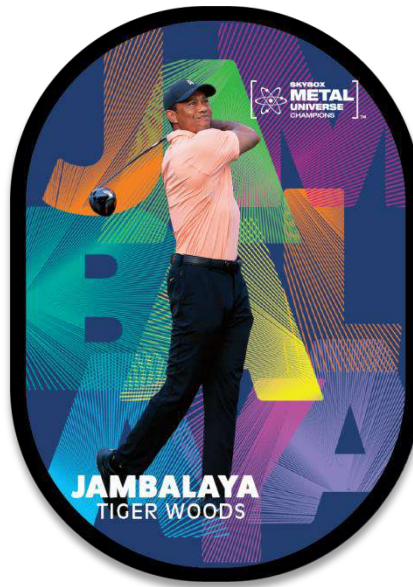

JAMBALAYA

These iconic insert cards with lenticular foil treatment feature a spectacular new background design. The checklist is comprised of young stars in the making and sporting icons.

CONFIGURATION

7 Cards per Pack - 15 Packs per Box

BOX BREAK (on average)

5

2500 Degrees, Intimidation Nation and/or Z-Force Cards

3

Retro 1997-98 Metal Universe Championship Variants Cards

3

Skybox Premium Cards

2

Looking to the Future and/or A Cut Above Cards

At Least 1

Autograph, PMG, Skybox Premium Parallel, Z-Force Parallel and/or Skybox Premium 1998-99 Retro Star Rubies Card