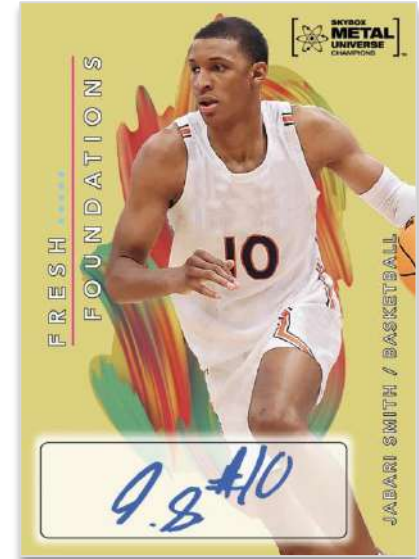

**BASE SET**  
Red PMG Parallel

**METAL SHREDDERS**  
Regular

**FRESH FOUNDATION**  
Gold Auto Parallel

The base set consists of 100 regular cards - each sporting a unique background design provided by the team that created the original 1997-98 Metal Universe set - and 50 high-series **Metal Shredders** cards (a new name and design for the high-series subset). The diverse checklist is made up of top prospects, current superstars and legends from a variety of sports: Baseball, Basketball, Boxing, Football, Golf, Hockey, MMA, Soccer, Tennis and more!

The parallel lineup is extensive and will entice fans and collectors alike! There are seven colorful, serially-#’d PMG parallels, as well as Auto and low-#’d Gold Auto parallels.

The checklist for this colorful set features only top prospects and young stars! Like the base set, there are seven serially-#’d PMG parallels and two autograph parallels: Auto (Varied #’ing) and a low-#’d Gold Auto.