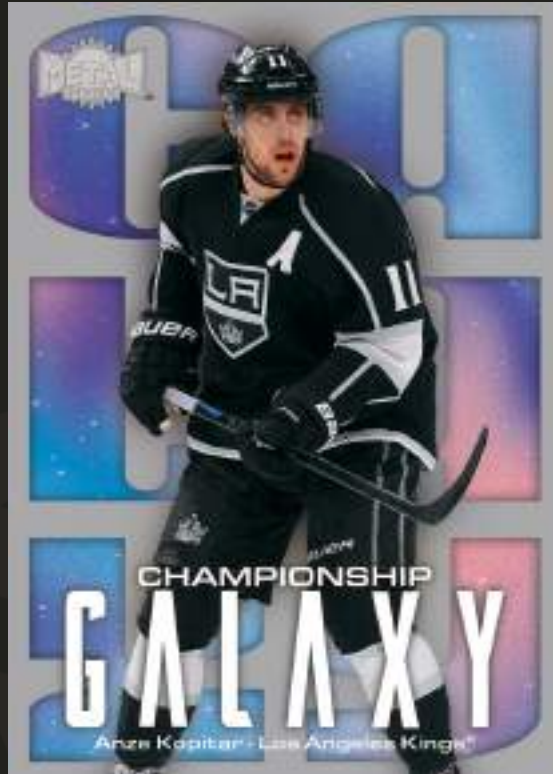

2025-26 Metal Universe Hockey

ADDITIONAL CONTENT & CONFIGURATION

INSERTS

This product delivers a flurry of new inserts for collectors. Keep an eye out for the following inserts, some of which have auto and numbered parallels:

- Outer Limits
- Magnetic Field
- Lunar Cycle
- All-Galactic Team
- Brush Off
- Circle Button

Look for a handful of inserts with a long history within Skybox Products:

- Championship Galaxy
- Planet Metal
- Rave Review
- Lethal Weapon
- A Cut Above

Championship Galaxy