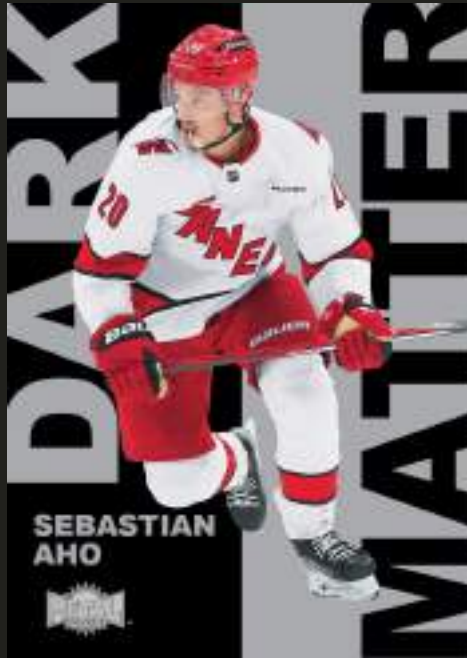

2025-26 Metal Universe Hockey

THE BASE SET

150 Cards – Top Prospects & Global Stars!

With Metal Universe known for the eccentric feel, this set consists of 100 veterans with an additional 50 rookies rounding out a 150-card base set on a new design that feels like its from another galaxy.

The Parallels

Collectors can look for the Blaster-Exclusive Purple Spectrum FX parallel from both the veterans and rookies!

Base Set

Base Set Rookies
Purple Spectrum FX
(Blaster Exclusive!)

2025-26 Metal Universe Hockey

THE INSERTS

BIG PULLS

2025-26 Metal Universe Hockey returns with high quality inserts and Case Hits to add some flavor to anyone's collection. **Dark Matter** and **Platinum Portraits** return with their new designs! The staple **2013 Metal Universe Retros** are a fan-favorite featuring custom art highlighting each subject's likeliness! Look for top-tier stars like Leon Draisaitl, Connor Bedard, Cale Makar and many more!