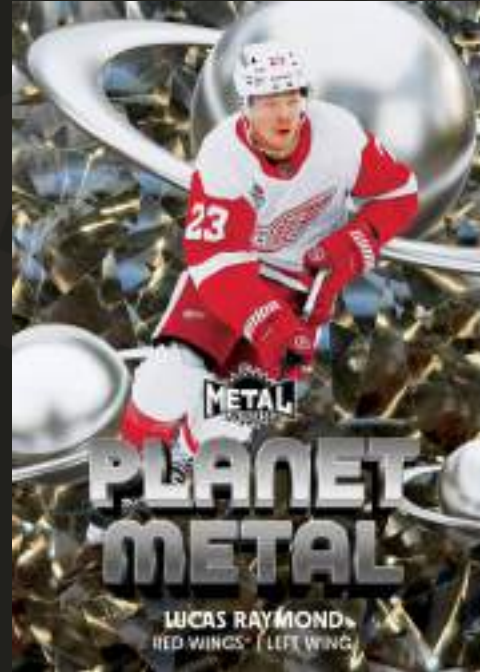

Planet Metal