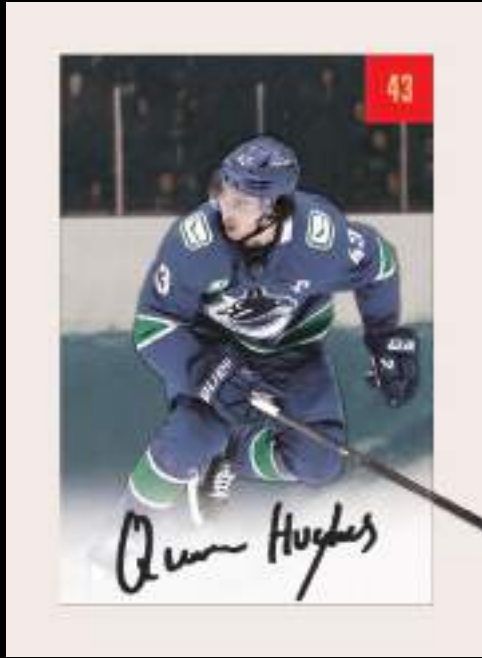

2025-26 Parkhurst Hockey

1954-55 PARKHURST RETROS

1954-55 PARKHURST RETROS