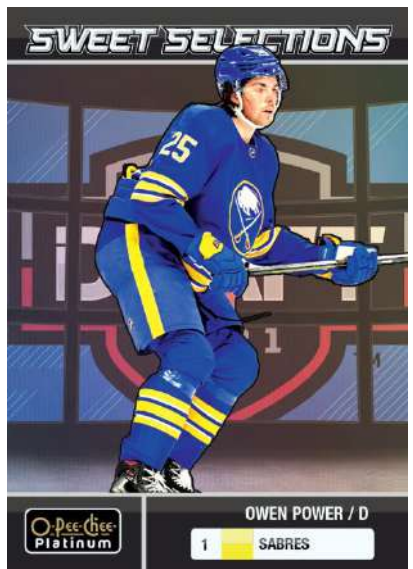

BASE SET VETERANS
Aquamarine Parallel

BASE SET MARQUEE ROOKIES
Liquid Metal Parallel

ROOKIE AUTO
Red Prism Parallel

The 2022-23 edition features a base set consisting of 200 veterans and 100 **Marquee Rookies**. The base set, combined with an impressive parallel lineup, will be well-received by set and player collectors.

Collect up to 11 dazzling parallels (seven of which are #’d), including the Aquamarine parallel, the **all-new** and stunning Liquid Metal parallel, the always coveted 1-of-1 Golden Treasures parallel, and an exclusive parallel (Neon Yellow Surge in Blaster boxes and Pink Surge in Retail boxes).

Hard-Signed Rookie Cards!

The ever-popular **Rookie Auto** insert is back. Each card features a 2022-23 rookie and his on-card autograph.

Collect up to six (6) parallels, including the low-#’d Emerald Surge parallel and the 1-of-1 Golden Treasures parallel.