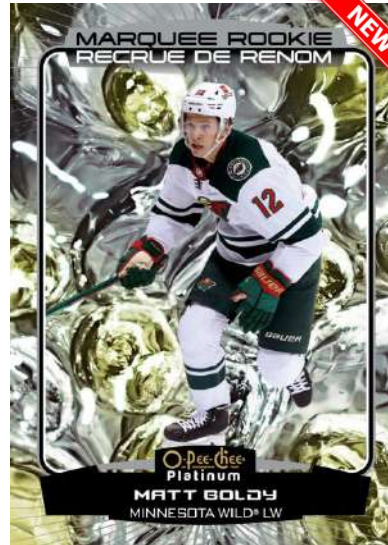

RETAIL

O-pee-chee®
Platinum

2022-23
HOCKEY

Product depicted for demonstration purposes only and is subject to change without further notice. © 2023 UDC. 5830 El Camino Real, Carlsbad, CA 92008. All rights reserved. NHL and the NHL Shield are registered trademarks of the National Hockey League. All NHL logos and marks and NHL team logos and marks depicted herein are the property of the NHL and the respective teams and may not be reproduced without the prior written consent of NHL Enterprises, L.P. © NHL 2023. All Rights reserved. © NHLPA. Officially Licensed Product of the NHLPA. NHLPA, National Hockey League Players' Association and the NHLPA logo are trademarks of the NHLPA and are used under license.

BASE SET VETERANS
Aquamarine Parallel

BASE SET MARQUEE ROOKIES
Liquid Metal Parallel

ROOKIE AUTO
Red Prism Parallel

The 2022-23 edition features a base set consisting of 200 veterans and 100 **Marquee Rookies**. The base set, combined with an impressive parallel lineup, will be well-received by set and player collectors.

Collect up to 11 dazzling parallels (seven of which are #’d), including the Aquamarine parallel, the **all-new** and stunning Liquid Metal parallel, the always coveted 1-of-1 Golden Treasures parallel, and an exclusive parallel (Neon Yellow Surge in Blaster boxes and Pink Surge in Retail boxes).

Hard-Signed Rookie Cards!

The ever-popular **Rookie Auto** insert is back. Each card features a 2022-23 rookie and his on-card autograph.

Collect up to six (6) parallels, including the low-#’d Emerald Surge parallel and the 1-of-1 Golden Treasures parallel.