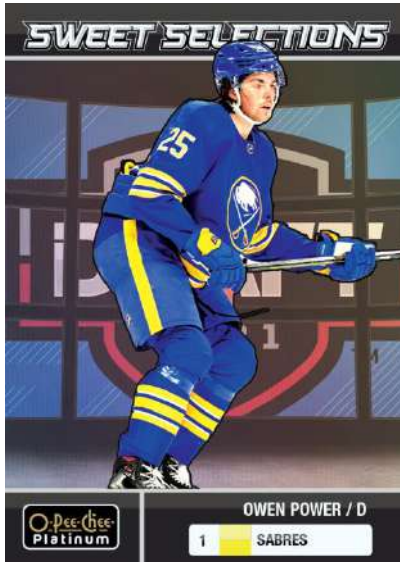

2022-23

HOCKEY

SWEET SELECTIONS

Regular