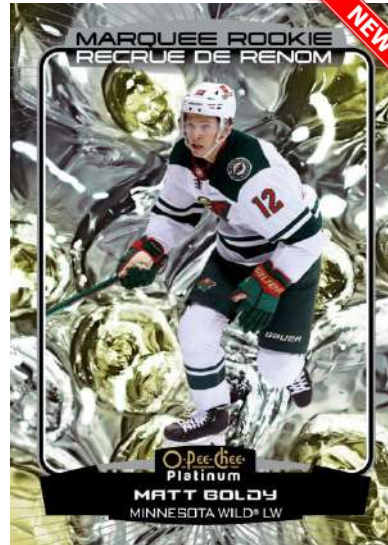

BASE SET MARQUEE ROOKIES

Liquid Metal Parallel