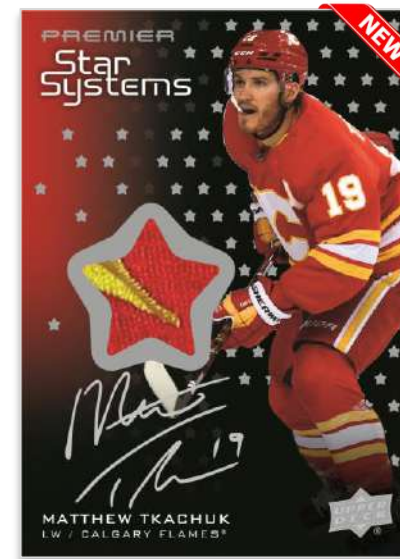

BASE SET

Premium Memorabilia Parallel

The 150-card base set consists of star veterans #’d to 299, legends #’d to 99 and top rookies #’d to 399.

You can collect up to seven parallels of the complete base set - which includes three hard-signed autograph parallels and two memorabilia parallels (Jersey, Premium/Patch) - as well as parallels of just the vets and rookies (Fight Strap, Neckline), and rookies only (Bronze, Purple)! The majority of the parallels are low-#’d.

BOX BREAK

Each box contains, on average, one (1) #’d veteran or legend base set or base set parallel card (Gold, Bronze, Platinum) **AND** one (1) #’d rookie base set or base set parallel (Gold, Bronze, Purple, Platinum) card.

BASE SET LEGENDS

Gold Auto Parallel

PREMIER ROOKIE AUTO

Patch Parallel (Tier 2)

The popular **Premier Rookie Auto Jersey, Patch and Logo Patch** cards are back!

Each Premier Rookie card sports a hard-signed autograph from a top rookie and four memorabilia die-cuts in the shape of “2021”.

ACETATE RPA
Gold Parallel (Tier 2)

2002-03 ROOKIE PATCH AUTO
Regular (Tier 1)

STAR SYSTEMS
Regular

2021-22 Premier features wide variety acetate cards, including the perennially-coveted **Acetate RPA's** and the all-new **Star Systems** set. All of the acetate cards are serially-#d and hard-signed, and the veteran versions host game-worn patch swatches! Each box contains, on average, one (1) acetate auto-patch card!