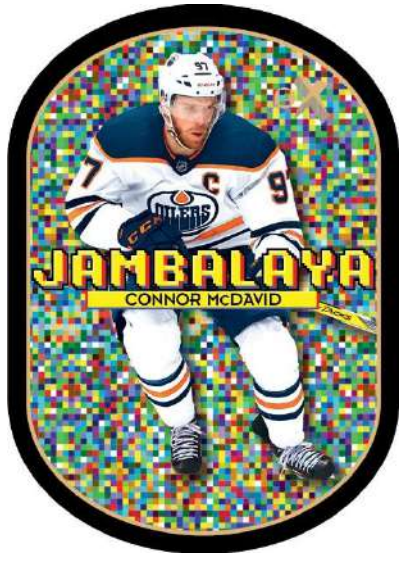

HOBBY

1990 SKYBOX RETRO METAL

GOOSE EGGS

MARTENSITE

Regular

A classic Skybox design returns with the all-new 1990 Skybox Retro Metal cards.

Goalie collectors rejoice! Be on the lookout for the all-new **Goose Eggs** insert set.

Crystallized chaos! Be on the lookout for the rare Martensite insert.

These rare cards are sure to be the envy of any collector.

These cards feature an awesome die-cut design and top goalies who have recorded a shutout in the NHL.

These cards feature a unique metallic design and are sure to be an epic addition to any collection.

Content is subject to change.
Card images are solely for the purpose of design display.

2023-24
HOBBY

JAMBALAYA