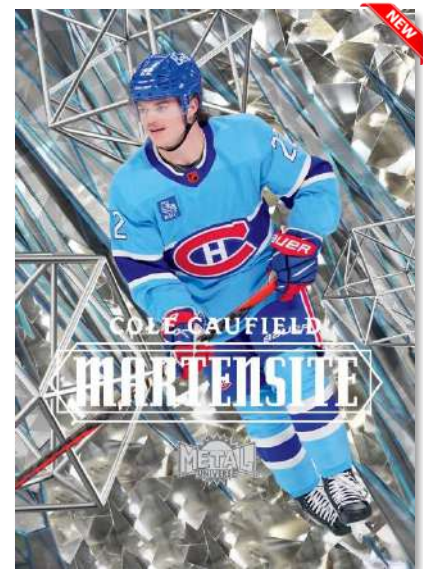

2023-24
HOBBY

MELTDOWN
Gold Parallel

Stay cool! The return of the classic **Meltdown** insert features a psychedelic design as well as a low-#’d Gold and rare Autograph Parallel.

NET-RAGEOUS

Puck-stoppers unite! This all-new die-cut goaltenders insert is sure to be a unique addition to any collection

SOUL OF THE GAME
Autograph Parallel

Full of Soul! Search for the return of the classic **Soul of the Game** insert set.

These cards with a funky design have rare Spectrum, Gold, and Autograph parallels

2023-24

HOBBY

1990 SKYBOX RETRO METAL

GOOSE EGGS

MARTENSITE

Regular

A classic Skybox design returns with the all-new 1990 Skybox Retro Metal cards.

Goalie collectors rejoice! Be on the lookout for the all-new **Goose Eggs** insert set.