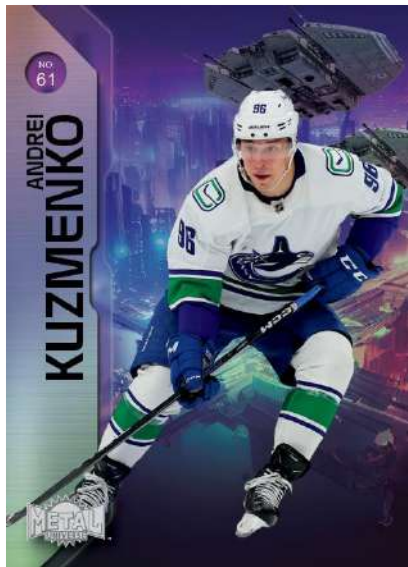

BASE SET
Regular

BASE SET ROOKIES
Blue Auto Parallel

BASE SET ROOKIES
Green PMG Parallel

The 2023-24 edition of Skybox Metal Universe Hockey sports a 200-card **Base Set** designed to have that otherworldly feel collectors have come to know and love.

The Base Set breaks down as follows: Veterans (1-100), Stars (101-150), and Rookies (151-200).

Collectors should expect 1 Base Set Rookie and 1 Base Set Stars card per pack, on average.

Be on the lookout for a wide variety of colorful autograph parallels of the Base Set!