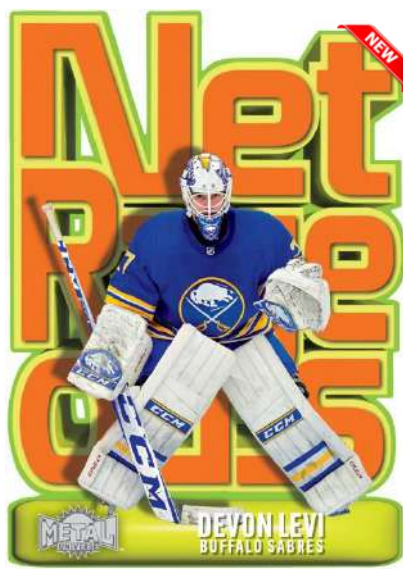

The Base Set breaks down as follows: Veterans (1-100), Stars (101-150), and Rookies (151-200).

Collectors should expect 1 Base Set Rookie and 1 Base Set Stars card per pack, on average.

Be on the lookout for a wide variety of colorful autograph parallels of the Base Set!

Search for the ever-popular PMG parallel of the base set. These cards, and their even lower-#’d parallels, are sure to be an awesome addition to any collection.

Content is subject to change.
Card images are solely for the purpose of design display.

2023-24
HOBBY

MELTDOWN
Gold Parallel

Stay cool! The return of the classic **Meltdown** insert features a psychedelic design as well as a low-#’d Gold and rare Autograph Parallel.

NET-RAGEOUS

Puck-stoppers unite! This all-new die-cut goaltenders insert is sure to be a unique addition to any collection