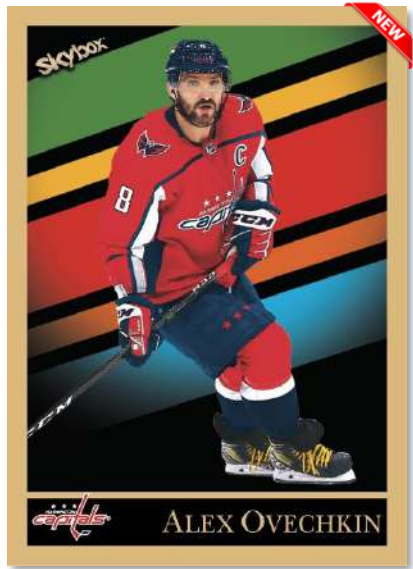

2023-24
HOBBY

MELTDOWN
Gold Parallel

Stay cool! The return of the classic **Meltdown** insert features a psychedelic design as well as a low-#’d Gold and rare Autograph Parallel.

NET-RAGEOUS

Puck-stoppers unite! This all-new die-cut goaltenders insert is sure to be a unique addition to any collection

SOUL OF THE GAME
Autograph Parallel

Full of Soul! Search for the return of the classic **Soul of the Game** insert set.

These cards with a funky design have rare Spectrum, Gold, and Autograph parallels

2023-24

HOBBY

1990 SKYBOX RETRO METAL

GOOSE EGGS

MARTENSITE

Regular

A classic Skybox design returns with the all-new 1990 Skybox Retro Metal cards.

Goalie collectors rejoice! Be on the lookout for the all-new **Goose Eggs** insert set.