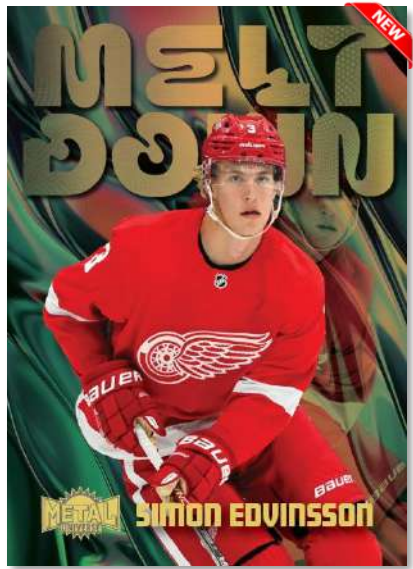

The Base Set breaks down as follows: Veterans (1-100), Stars (101-150), and Rookies (151-200).

Collectors should expect 1 Base Set Rookie and 1 Base Set Stars card per pack, on average.

Be on the lookout for a wide variety of colorful autograph parallels of the Base Set!

Search for the ever-popular PMG parallel of the base set. These cards, and their even lower-#’d parallels, are sure to be an awesome addition to any collection.

Content is subject to change.
Card images are solely for the purpose of design display.

2023-24
HOBBY

MELTDOWN
Gold Parallel

Stay cool! The return of the classic **Meltdown** insert features a psychedelic design as well as a low-#’d Gold and rare Autograph Parallel.

NET-RAGEOUS

Puck-stoppers unite! This all-new die-cut goaltenders insert is sure to be a unique addition to any collection