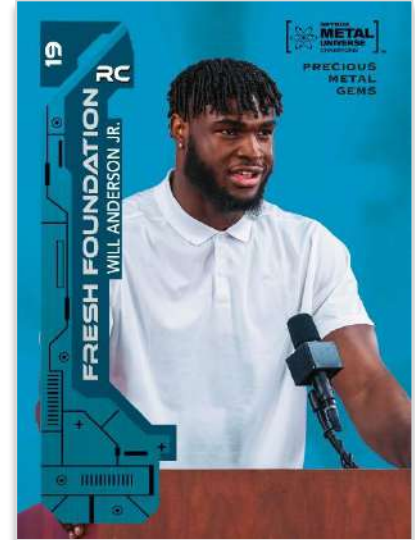

**BASE SET**  
Regular

**ALL-MILLENNIUM**  
Auto Parallel

**FRESH FOUNDATION**  
Blue PMG Parallel

The base set consists of 100 regular cards - each sporting a unique background design provided by the team that created the original 1997-98 Metal Universe set - and 50 high-series **All-Millennium** cards (a new name and design for the high-series subset).