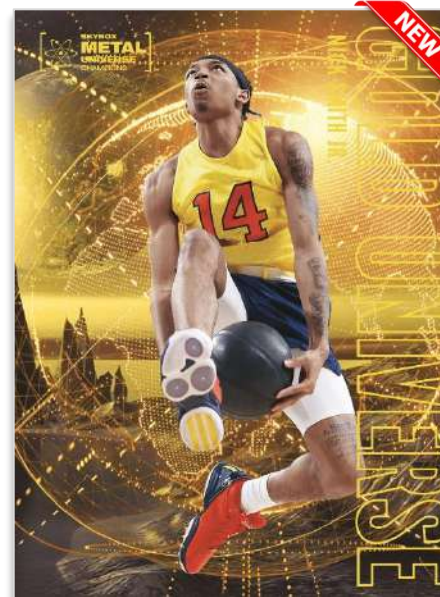

**BASE SET**  
Regular

**ALL-MILLENNIUM**  
Auto Parallel

**FRESH FOUNDATION**  
Blue PMG Parallel

The base set consists of 100 regular cards - each sporting a unique background design provided by the team that created the original 1997-98 Metal Universe set - and 50 high-series **All-Millennium** cards (a new name and design for the high-series subset).

The parallel lineup is deep and full of chase cards, highlighted by the coveted Silver Auto, Gold Auto (low-#’d) and serially-#’d **Precious Metal Gems (PMG)** parallels: Red, Blue, Green and Gold (#’d 1-of-1). Additionally, there are two **all-new** & serially-#’d Light FX parallels: Pink FX and Orange FX!

The checklist for this popular insert features only top prospects and young stars. This set also boasts a new design and the same parallel lineup as the base set!

**DARK MATTER**

**E-X**  
Regular

**GOLD UNIVERSE**