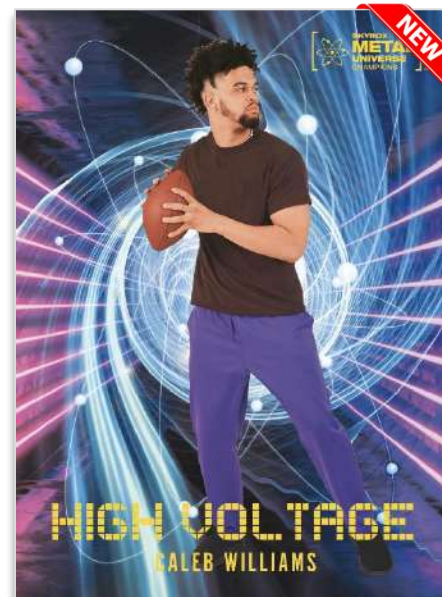

**BASE SET**  
Regular

**ALL-MILLENNIUM**  
Auto Parallel

**FRESH FOUNDATION**  
Blue PMG Parallel

The base set consists of 100 regular cards - each sporting a unique background design provided by the team that created the original 1997-98 Metal Universe set - and 50 high-series **All-Millennium** cards (a new name and design for the high-series subset).

The checklist for this popular insert features only top prospects and young stars. This set also boasts a new design and the same parallel lineup as the base set!

**DARK MATTER**

**E-X**  
Regular

**GOLD UNIVERSE**

**E-X**

These brightly-colored cards with a PETG back, a die-cut Rainbow Foil top sheet and a popped-out prospect or legend are sure to be a hit! Collect one (1) per box, on average, and keep an eye out for low-#’d Essential Credentials Then and Essential Credentials Now parallels.