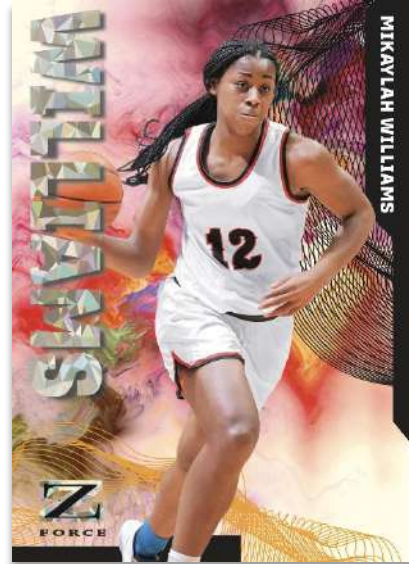

**E-X**

These brightly-colored cards with a PETG back, a die-cut Rainbow Foil top sheet and a popped-out prospect or legend are sure to be a hit! Collect one (1) per box, on average, and keep an eye out for low-#’d Essential Credentials Then and Essential Credentials Now parallels.

**GOLD UNIVERSE & HIGH VOLTAGE**

Printed on pattern rainbow foilboard, both of these beautiful new sets feature several of the biggest names in the product.

Collect at least one (1) card from each set per box, on average.

**SKYBOX PREMIUM**  
Star Topaz Parallel

Another classic insert consisting of the top names from the base set. There are six serially-#’d parallels, highlighted by the Star Emerald (low-#’d), Star Amethyst (low-#’d) and Star Diamond (#’d 1-of-1) parallels, as well as a low-#’d retro design variant set that sports the 1998-99 Skybox Premium Star Rubies design! There is also a rare Auto parallel of the design variant set.

Each box will contain, on average, three (3) regular Skybox Premium cards.

**Z-FORCE**  
Super Rave Parallel

The design of this popular set resembles a classic ‘90’s Z-Force design. We’ve also added **two new parallels**. In addition to the returning Rave (#’d) and Super Rave (low-#’d) parallels, collectors can also now hunt for Galaxy Rave (low-#’d) and Universe Rave (#’d 1-of-1) parallels!