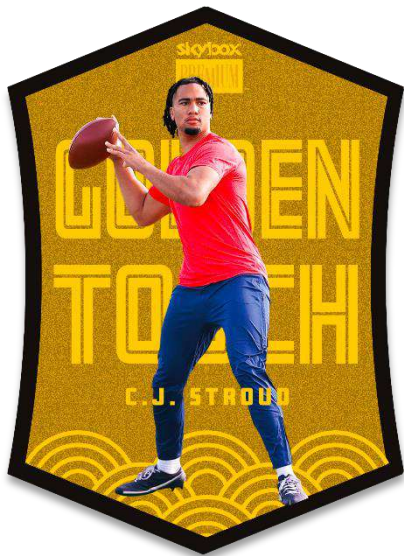

GOLDEN TOUCH

This case hit returns after a successful 2022 debut. It is a revamped version of a classic insert that features a perimeter die-cut and a best-of-the-best checklist.