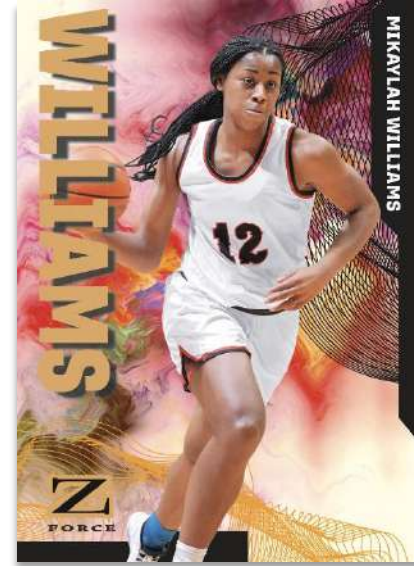

BASE SET
Regular

ALL-MILLENNIUM
Silver Dots Parallel

FRESH FOUNDATION
Aqua Parallel

The base set consists of 100 regular cards - each sporting a unique background design provided by the team that created the original 1997-98 Metal Universe set - and 50 high-series **All-Millennium** cards (a new name and design for the high-series subset).

Printed on pattern rainbow foilboard, both of these beautiful new sets feature several of the biggest names in the product.

RETRO 1998-99 METAL UNIVERSE VARIANTS

This collection of cards features the top athletes from the base set on the 1998-99 Metal Universe base set design. Collect one (1) per box, on average!

SKYBOX PREMIUM
 Gold Auto Parallel

A classic insert consisting of the top names from the base set.

Collect one (1) per box, on average, and keep an eye out for two **Blaster-exclusive** parallels: **Gold** and **Gold Auto**! An autograph card from a legend, young star or top prospect will be an especially valuable addition to any collection!