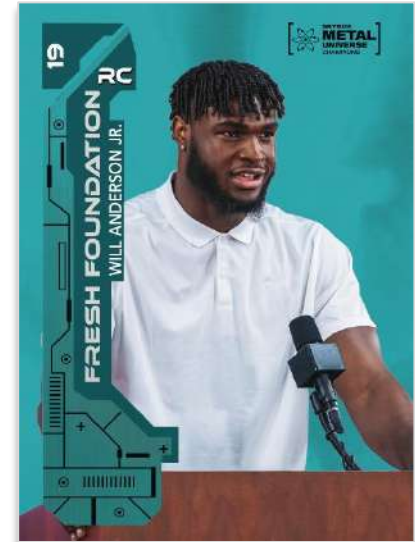

BASE SET
Regular

ALL-MILLENNIUM
Silver Dots Parallel

FRESH FOUNDATION
Aqua Parallel

The base set consists of 100 regular cards - each sporting a unique background design provided by the team that created the original 1997-98 Metal Universe set - and 50 high-series **All-Millennium** cards (a new name and design for the high-series subset).