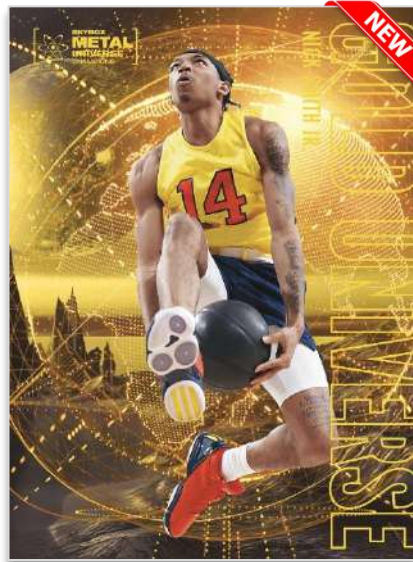

GOLD UNIVERSE