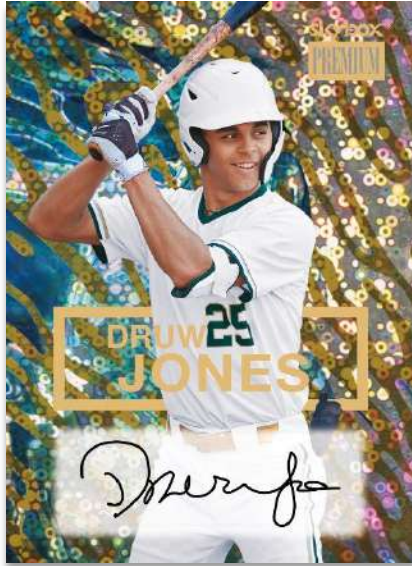

BASE SET
Regular

ALL-MILLENNIUM
Silver Dots Parallel

FRESH FOUNDATION
Aqua Parallel

The base set consists of 100 regular cards - each sporting a unique background design provided by the team that created the original 1997-98 Metal Universe set - and 50 high-series **All-Millennium** cards (a new name and design for the high-series subset).

In addition to the regular set, collectors can build two (2) **Blaster-exclusive** parallel sets: Aqua and Silver Dots (#'d)!

The checklist for this popular insert features only top prospects and young stars.

Printed on pattern rainbow foilboard, both of these beautiful new sets feature several of the biggest names in the product.

RETRO 1998-99 METAL UNIVERSE VARIANTS

This collection of cards features the top athletes from the base set on the 1998-99 Metal Universe base set design. Collect one (1) per box, on average!