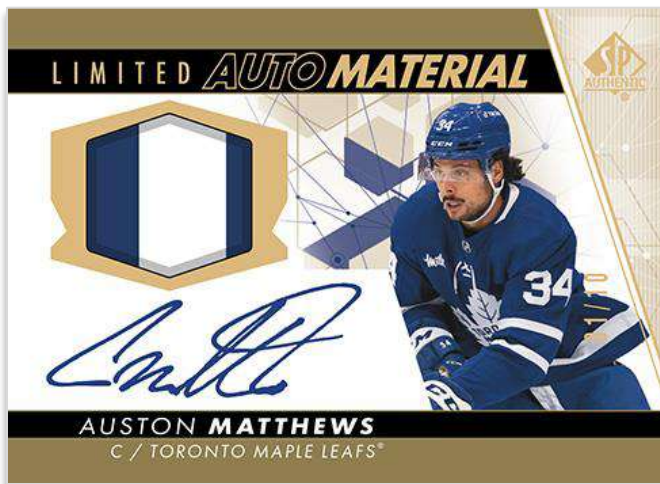

AUTOGRAPHED FUTURE WATCH ROOKIES

Regular

FUTURE WATCH

Limited Blue Parallel

The popular SP Authentic base set features 100 star veterans and 100 **Future Watch Rookies**. The perennially-coveted **Future Watch Rookies** cards are #’d to 999 and the autograph versions are hard-signed! Additionally, the first 50 autographed cards for each player (1/999 - 50/999), on average, will also feature a “Debut Date” inscription.

COLLECT TWO AUTOGRAPHS PER BOX!

Every box contains, on average, one **Autographed Future Watch Rookies** card and an additional autograph card, which could be a second **Autographed Future Watch Rookies** card!

Look for **Future Watch - Limited Red**, **Limited Gold** (low-#’d) and 1-of-1 **Limited Black** cards! These cards are unsigned versions of the **Future Watch Rookies** cards that can be collected alongside the **Limited Red**, **Limited Blue**, **Limited Gold** (low-#’d) and 1-of-1 **Limited Black** parallels of the regular base set.

Collect eight **Limited Red** cards per box, on average!

Content is subject to change without further notice.
Card images are solely for the purpose of design display.

UD AUTHENTICS AUTO PATCH

Tier 2

LIMITED AUTO MATERIAL