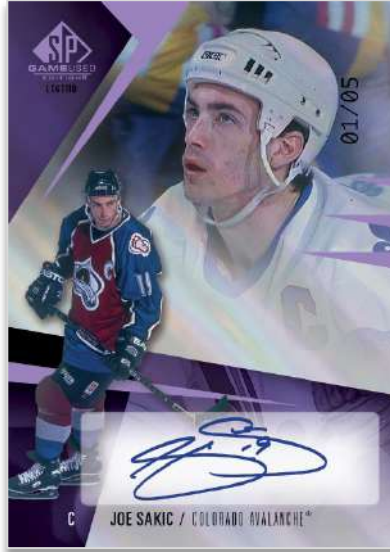

HOBBY

BASE SET ALL-STARS
Regular

BASE SET LEGENDS
Purple Auto Parallel

BASE SET - AUTHENTIC ROOKIES
Auto Jersey Parallel

SP Game Used Hockey is back with an abundance of event and game-used memorabilia!

Look for cards featuring banner, net cord and/or puck material from the Stanley Cup Playoffs, Winter Classic, Stadium Series and All-Star Game.