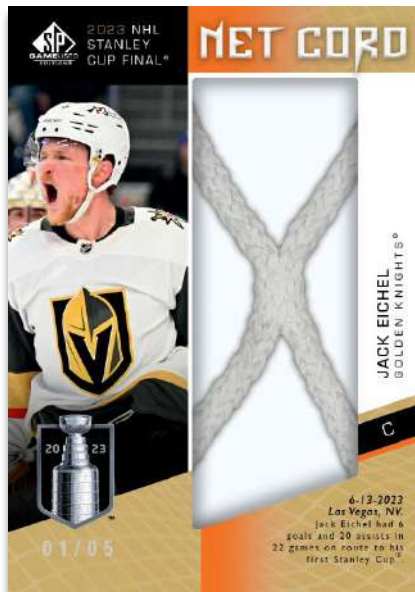

Keep an eye out for equally rare and low-#’d **Supreme Materials** cards that feature stick, glove, pad, and other premium materials.

DRAFT DAY MARKS

Rookies

Search for a new wave of autographed **Draft Day Marks** cards featuring low-#’d veterans and rookies. Collect the full manufactured nameplate of some of your favorite players!

Also be on the lookout for **Hall of Fame Marks** cards! These low-#’d cards feature legendary players who have been inducted into the Hall of Fame.

HOBBY

ALL-STAR MASCOTS FABRICS

Patch Parallel

Mascot collectors rejoice! These fun cards feature a swatch of event-used memorabilia from the 2023 All-Star weekend.

These low-#’d and unique cards will be an excellent addition to any collection.

2023 STANLEY CUP FINALS NET CORD

Gold Parallel

Look for cards featuring banner (including auto & auto jersey versions), net cord and/or puck material from the Stanley Cup Playoffs, Global Series, Stadium Series, and the All-Star Game.