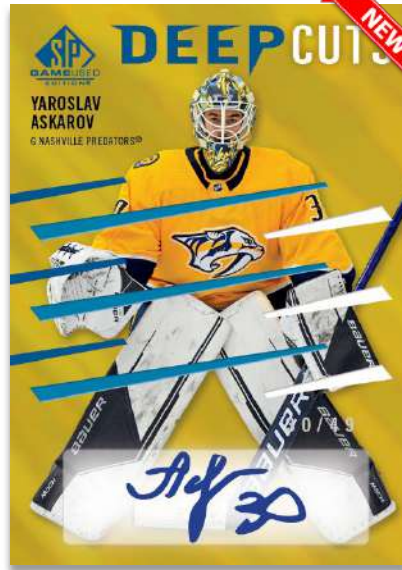

DEEP CUTS

Autograph Parallel

This all-new insert set features top rookies, veterans, and all-stars on a unique cut design.

Lucky collectors will find the low-#’d Red and Autograph parallels of this chase card.