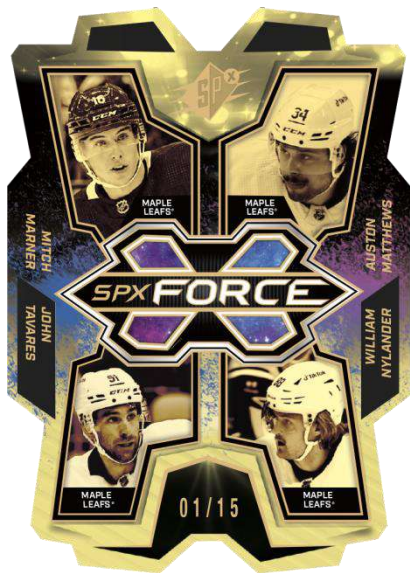

2022-23 HOCKEY

HOBBY

BASE SET
Regular

BASE SET ROOKIES
NHL Shield Die-Cut Hologram Parallel

BASE SET ROOKIES
Auto Premium Memorabilia

The 200-card base set features 100 star veterans and 100 rookies - all serial-#’d!

The parallel lineup is deep and loaded with chase cards. In addition to returning favorites such as the Auto, Auto Patch (low-#’d) and Auto Premium Memorabilia (low-#’d) parallels, there are also **all-new** Colored Holofoil (#’d), Radiance (#’d), Grand Finale (low-#’d) and NHL Shield Die-Cut Hologram (low-#’d) parallels.

All content is subject to change without further notice.
Card images are solely for the purpose of design display.

2022-23 HOCKEY

HOBBY

SPx FORCE
Gold Holo Parallel

Lucky Collectors will find this 10-card set featuring four players on each card. The return of **SPx Force** marks the return of a classic 90's insert.

Be on the lookout for the low-#’d Red, Gold, and Blue parallels of the set.

HOLOCHAMPS AUTOS
Red Holo Parallel

Add more rookie and veteran stars autograph cards to your collection via the all-new **Auto Holographs** and **HoloChamps** insert sets.