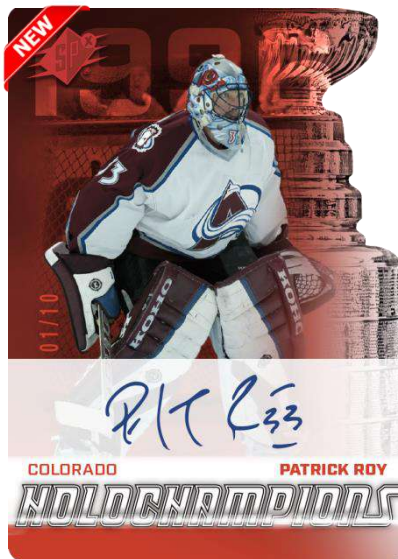

The parallel lineup is deep and loaded with chase cards. In addition to returning favorites such as the Auto, Auto Patch (low-#’d) and Auto Premium Memorabilia (low-#’d) parallels, there are also **all-new** Colored Holofoil (#’d), Radiance (#’d), Grand Finale (low-#’d) and NHL Shield Die-Cut Hologram (low-#’d) parallels.

All content is subject to change without further notice.
Card images are solely for the purpose of design display.

2022-23 HOCKEY

HOBBY

SPx FORCE
Gold Holo Parallel

Lucky Collectors will find this 10-card set featuring four players on each card. The return of **SPx Force** marks the return of a classic 90's insert.

Be on the lookout for the low-#’d Red, Gold, and Blue parallels of the set.

HOLOCHAMPS AUTOS
Red Holo Parallel

Add more rookie and veteran stars autograph cards to your collection via the all-new **Auto Holographs** and **HoloChamps** insert sets.