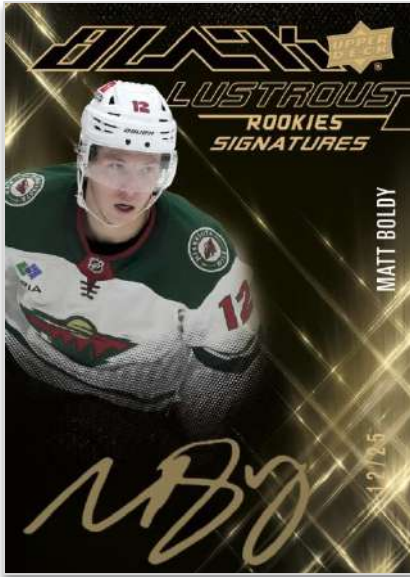

2022-23 HOCKEY

HOBBY

UD BLACK PRIDE OF A NATION AUTO PATCH Regular

The exceptional serial-numbered & hard-signed **UD Black Pride of a Nation Auto Patch** set consists of top rookies and established superstars alongside a manufactured flag patch (birth country). Lucky collectors will pull a 1-of-1 Spectrum parallel.

UD BLACK OBSIDIAN ROOKIE SCRIPTS Gold Parallel

These beautiful cards feature top rookies on a sleek design alongside their hard-signed autograph!

Be on the lookout for low-#’d Gold and Green parallels.

All content is subject to change without further notice.
Card images are solely for the purpose of design display.

2022-23 HOCKEY

HOBBY

UD BLACK LUSTROUS ROOKIE SIGNATURES

Gold Parallel

UD BLACK LUSTROUS RPA

Clarity Variant

CONFIGURATION

1 Pack per Box
5 Cards Per Pack