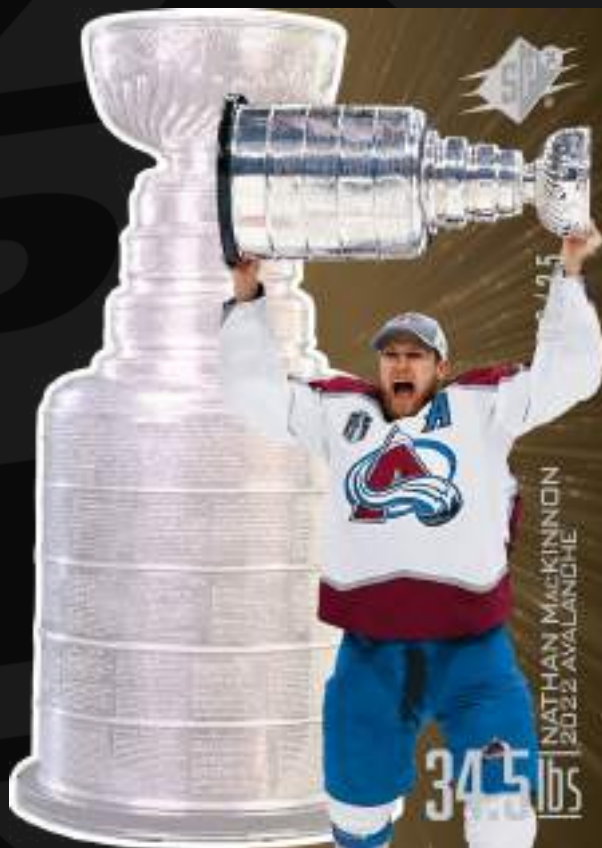

34.5 lbs.
Gold Parallel

CONFIGURATION

3
Cards per Pack

8
Packs per Box

BOX BREAK (on average)

4
Base Set Rookies Cards

3
Base Set Silver Parallel Cards (*Vets or Rookies*)

1
Base Set Gold Parallel Card (*Vets or Rookies*)

2
Serially-#’d Finite Insert Cards

4
Ratio’d PETG or Simulated Hologram Cards

1
Serially Numbered Card

Content is subject to change without notice. Card images are solely for the purpose of design display.