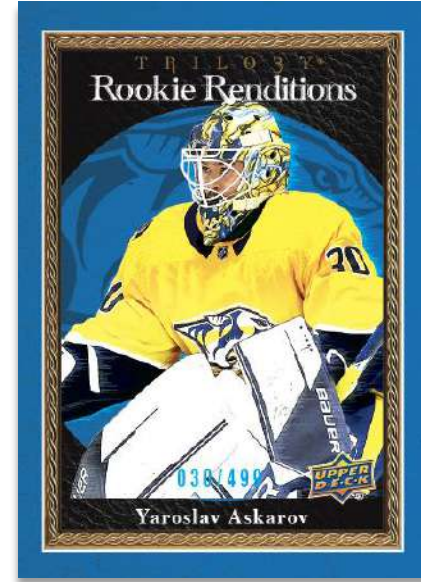

ROOKIE RENDITIONS
Blue Parallel

The popular **Rookie Renditions** insert, featuring top rookies, is back! In addition to the regular set, collect a wide variety of stellar parallels, headlined by the low-#'d Green, Pink, Auto, Gold Auto, Patch Auto and Purple Patch Auto parallels!

Content is subject to change without further notice.
Card images are solely for the purpose of design display.