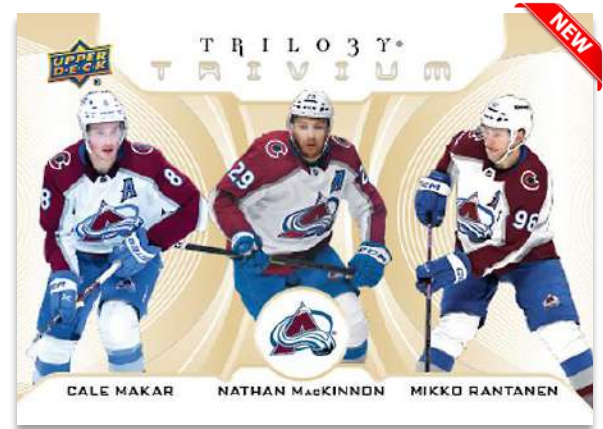

There is a variety of serially-#d autograph and/or memorabilia parallels of the base set, highlighted by the Purple Auto, Patch, Patch Auto, and Gold Auto parallels.

Content is subject to change without further notice.
 Card images are solely for the purpose of design display.

2023-24
TRILOGY[®]
HOCKEY

TRIPLE GOLD CLUB

This all-new insert set features some of the greatest winners of all time who are members of the elite triple gold club. This card feature impressive technology and manufactured pieces that are sure to be a unique addition to any collection.