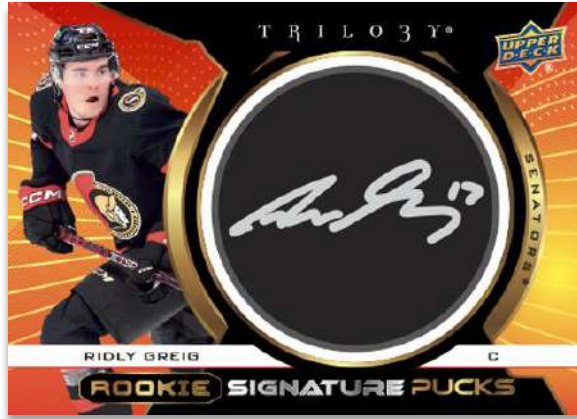

ROOKIE RENDITIONS
 Blue Parallel

The popular **Rookie Renditions** insert, featuring top rookies, is back! In addition to the regular set, collect a wide variety of stellar parallels, headlined by the low-#'d Green, Pink, Auto, Gold Auto, Patch Auto and Purple Patch Auto parallels!

Content is subject to change without further notice.
 Card images are solely for the purpose of design display.

2023-24
TRIL O 3 Y[®]
 H O C K E Y

TEAM TWIGS

Tier 1

All-New Coveted Triple-Mem Cards!

Be on the lookout for the all-new **Team Twigs** set! These cards feature a piece of game-used stick from a mix of current stars and retired legends. There are some amazing player combinations that are sure to be a dream addition to any collection.

ROOKIE SIGNATURE PUCKS

Team Logo Parallel

Hard-Signed Puck Cards!

Trilogy is known for its **Signature Pucks** cards and this year's edition continues that tradition with five intriguing sets: **Signature Pucks** (veterans and superstars), **Rookie Signature Pucks** (2023-24 rookies), **2022-23 Update Rookie Signature Pucks** (2022-23 rookies), **Signature Puckstoppers** (star, veteran, and legendary goalies), and the **all-new Team Canada Signature Pucks**. Each card sports a manufactured puck accompanied by a hard-signed autograph.