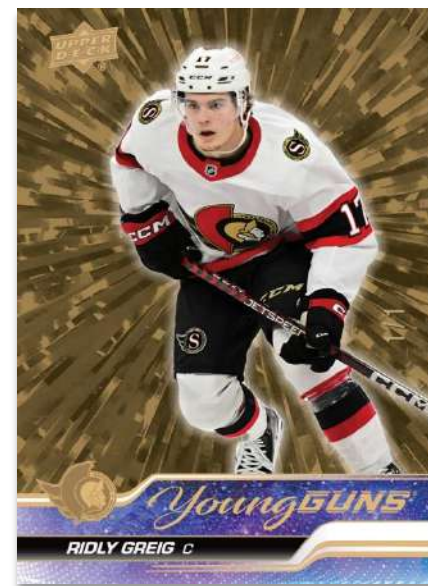

Content is subject to change without further notice.
Card images are solely for the purpose of design display.

2023-24 HOCKEY SERIES ONE

HOBBY

BASE SET
Outburst Silver Parallel

YOUNG GUNS®
Regular

YOUNG GUNS®
Outburst Gold Parallel

Series 1 sports the first 250 cards of the 2023-24 Upper Deck base set. Annually, the Upper Deck base set is the most widely-collected base set in hockey. The set includes 198 veteran cards, 49 **Young Guns®** cards (the most anticipated rookie cards of the season!) and three checklist cards. As noted above, we've expanded the parallel lineup. Here are the new parallels:

[Outburst Silver](#) | [Deluxe \(#'d\)](#) | [Outburst Red \(low-#'d\)](#) | [Outburst Gold \(#'d 1-of-1\)](#)

The returning & ever-popular [Exclusives](#) (#'d), [High Gloss](#) (low-#'d) and [Clear Cut](#) (**Hobby-exclusive**) parallels round out the impressive lineup that gives collectors a great deal of desirable cards to chase. Are you ready to hunt for 1-of-1 Young Guns® cards?!