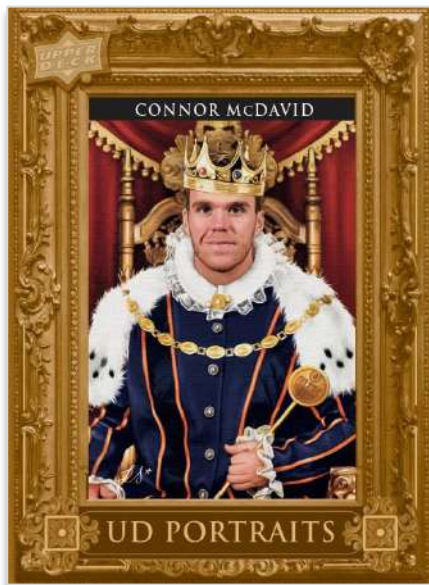

Series 1 sports the first 250 cards of the 2023-24 Upper Deck base set. Annually, the Upper Deck base set is the most widely-collected base set in hockey. The set includes 198 veteran cards, 49 **Young Guns®** cards (the most anticipated rookie cards of the season!) and three checklist cards. As noted above, we've expanded the parallel lineup. Here are the new parallels:

[Outburst Silver](#) | [Deluxe \(#'d\)](#) | [Outburst Red \(low-#'d\)](#) | [Outburst Gold \(#'d 1-of-1\)](#)

The returning & ever-popular [Exclusives](#) (#'d), [High Gloss](#) (low-#'d) and [Clear Cut](#) (**Hobby-exclusive**) parallels round out the impressive lineup that gives collectors a great deal of desirable cards to chase. Are you ready to hunt for 1-of-1 Young Guns® cards?!

Content is subject to change without further notice.
Card images are solely for the purpose of design display.

2023-24 HOCKEY SERIES ONE

HOBBY

UD PORTRAITS

Regular

Fans and collectors alike will be blown away by the **UD Portraits** cards! The latest version of this classic insert portrays star veterans and rookies like you've never seen them before! No two portraits are the same.