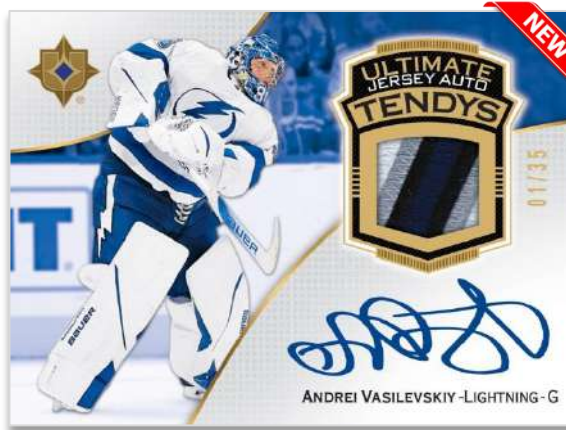

ULTIMATE COLLECTION

HOCKEY
2022-23

BASE SET
Gold Auto Parallel

ULTIMATE ROOKIES
Jumbo Auto Patch Variant

ULTIMATE INTRODUCTIONS
Black Auto Parallel

The serial-#’d base set consists of star veterans, legends and rookies (via the **Ultimate Rookies** subset). There are four non-auto parallels (Gold, all-new Blue, Purple & Black) and four autographed parallels (Auto, Gold Auto, Purple Auto & Black Auto) of the vets and legends. Collectors can also search for the Jumbo Patch and Jumbo Auto Patch variants of the veterans and legends. These cards are extremely low-#’d and feature large swatches of game-used material. Chase the serial-#’d **Ultimate Rookies Autos** cards, which are true rookie cards, as well as the Auto Patch and Auto Shield Patch parallels. Also be on the lookout for the Jersey and Jumbo Auto Patch variants of these stunning rookie cards.

The popular **Ultimate Introductions** insert set, which boasts a **Showcase** subset featuring top 2022-23 rookies, is back! There are seven parallels of the full set, highlighted by the Black, Purple, Gold Auto, Black Auto and Purple Auto.

Content is subject to change. Card images are solely for the purpose of design display.

ULTIMATE COLLECTION

HOCKEY
2022-23

ULTIMATE POWER PLAY COMBOS

Patch Parallel

ULTIMATE TENDYS

Auto Patch Parallel

'99-'00 RETRO ROOKIE AUTOS

Gold Parallel

New Additions! This latest edition of Ultimate Collection includes some incredible new inserts! Here is a summary of three of the new sets:

Ultimate Power Play Combos

Each card in this set features two active star teammates and a game-worn jersey swatch from each player! There are also low-#’d Patch and Tag versions of the set as well. Everyone will love the dynamic player pairings!