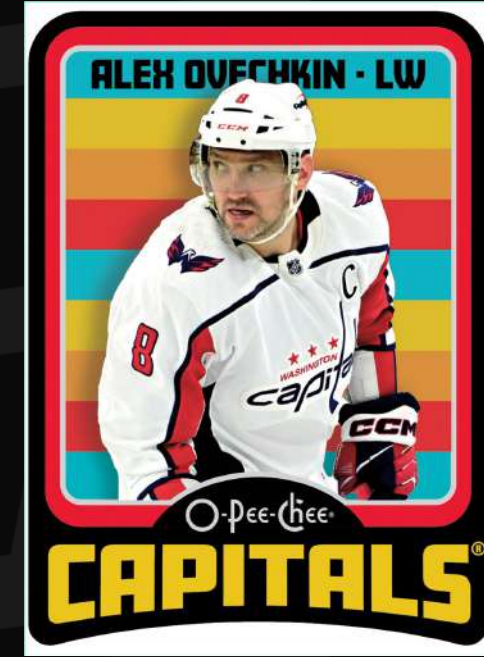

2024-25 O-Pee-Chee

Base Set and Inserts

BASE SET

Blue Border Parallel

BASE SET – MARQUEE ROOKIES

BASE SET RETRO VARIATION

O-Pee-Chee boasts a comprehensive 600-card base set which includes a 100-card high-series subset featuring only 2023-24 All-Stars and 2024-25 Marquee Rookies.

Search for the always-popular Retro Variation of the complete base set!

Content is subject to change without further notice.
Card images are solely for the purpose of design display.

2024-25 O-Pee-Chee

Base Set