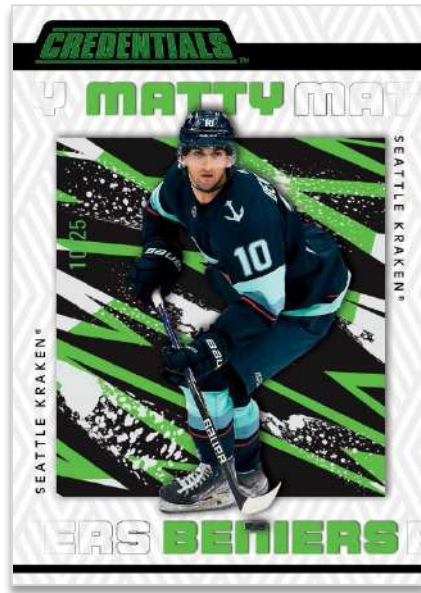

2023-24 HOCKEY CREDENTIALS™

BASE SET
Green Parallel

DEBUT TICKET ACCESS
Gold Parallel

The latest edition of Upper Deck Credentials sports a 200-card **Base Set** which includes a 100-card, serially-#’d **Debut Ticket Access** rookie subset split into four tiers of rarity.

The parallel lineup is deep and colorful! There are nine (9) parallels of the complete Base Set to collect, highlighted by the serially-#’d Green, Purple (**Hobby-exclusive!**), Gold and Black parallels.