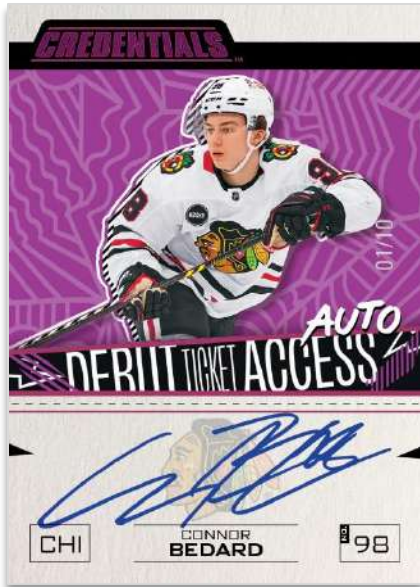

2023-24 HOCKEY CREDENTIALS™

DEBUT TICKET ACCESS AUTOS
Purple Parallel