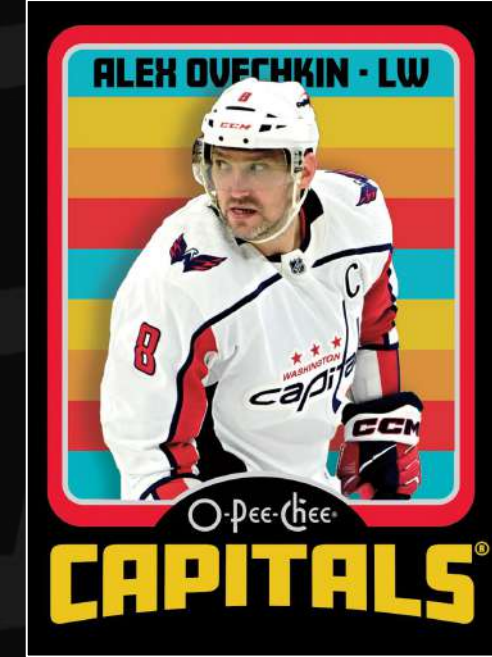

2024-25 O-Pee-Chee

Base Set and Inserts

BASE SET

Blue Border Parallel

BASE SET – MARQUEE ROOKIES

NEW! Orange Border Parallel

BASE SET RETRO VARIATION

Black Border Parallel

O-Pee-Chee boasts a comprehensive 600-card base set which includes a 100-card high-series subset featuring only 2023-24 All-Stars and 2024-25 Marquee Rookies. Every pack includes, on average, one (1) All-Star or Marquee Rookie card!