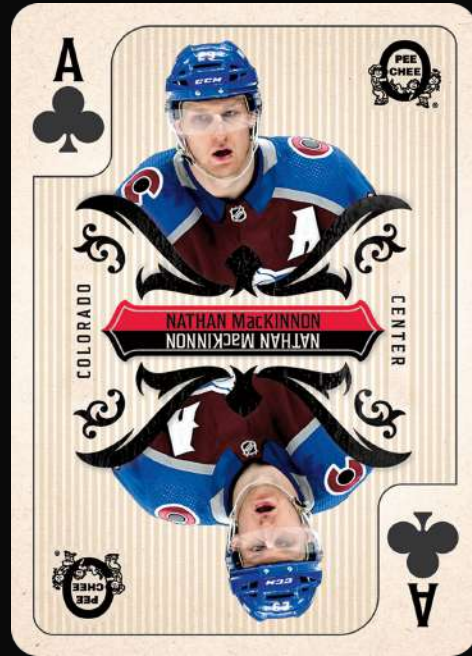

2024-25 O-Pee-Chee

Base Set and Inserts

BASE SET

Blue Border Parallel

BASE SET – MARQUEE ROOKIES

NEW! Orange Border Parallel

BASE SET RETRO VARIATION

Black Border Parallel

O-Pee-Chee boasts a comprehensive 600-card base set which includes a 100-card high-series subset featuring only 2023-24 All-Stars and 2024-25 Marquee Rookies. Every pack includes, on average, one (1) All-Star or Marquee Rookie card!

There are three (3) parallels of the complete base set, including the all-new, low-#’d and Hobby-exclusive Orange Border parallel.

There is also the always-popular Retro Variation of the complete base set. Collect one (1) per pack, on average, and look for Hobby-exclusive #’d Black Border parallel.

Content is subject to change without further notice.
Card images are solely for the purpose of design display.

2024-25 O-Pee-Chee

Inserts

O-PEE-CHEE PLAYING CARDS

Aces

The popular and Hobby-exclusive O-Pee-Chee Playing Cards are back and fall at a rate of four (4) per box, on average.