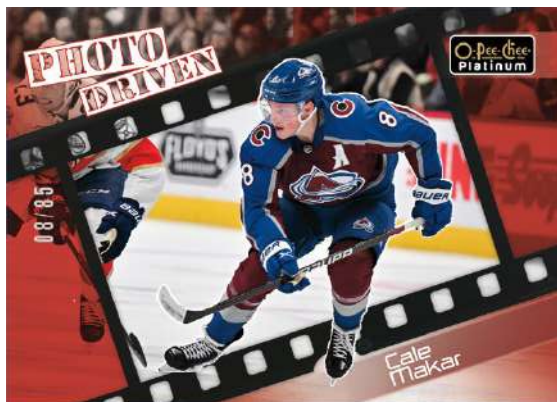

Be on the lookout for the Rainbow, All-New Blue Pulsar parallel, the rare Red Auto parallel, and the ever-popular Golden Treasures parallel.

PHOTO DRIVEN

Red Pixels Parallel

Collectors should be on the lookout for the **Photo Driven** insert set.

These cards feature an awesome design and some great photography.

Hunt for the low-#’d Red Pixel, Green Pixel, Orange Pixel, Golden Treasures, and the rare Rainbow Auto parallels of this set.

SHOWMANSHIP