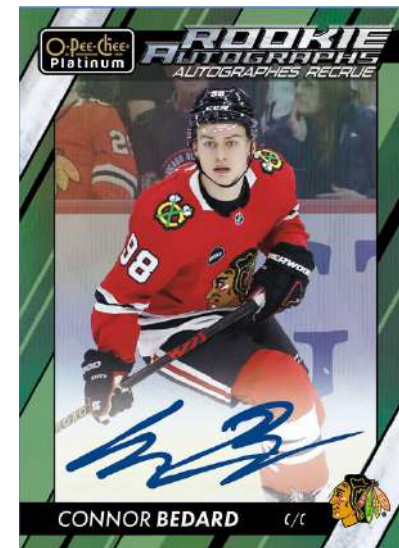

HOBBY

2023-24 HOCKEY

BASE SET VETERANS

Sunset Parallel

BASE SET MARQUEE ROOKIES

Liquid Metal Parallel

ROOKIE AUTO

Emerald Surge Parallel

The 2023-24 O-Pee-Chee Platinum **Base Set** is loaded with 200 Veterans and 100 **Marquee Rookies!**

Collect a wide variety of some of the most unique and visually stunning parallels of the year, highlighted by the **Hobby-Exclusive Orange Checkers** parallel, the **All-New Blue Fragment** parallel, the **All-New Bioluminescence** parallel, and the always sought after Golden Treasures parallel!

Each box contains five (5) serially-#’d base set parallel cards, on average!

Autograph Rookie Cards!

Search for the ever-popular **Rookie Autograph** insert set and its wide variety of stunning parallels.