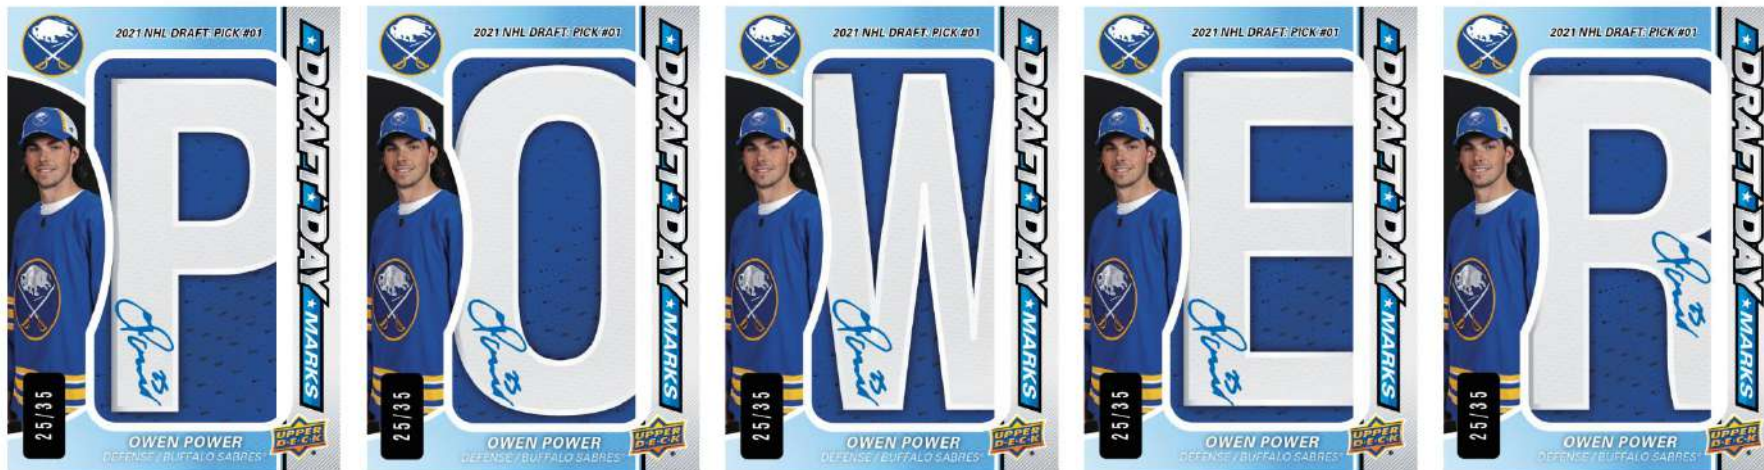

2022-23 HOCKEY

DRAFT DAY MARKS

Rookies

Search for a new wave of autographed **Draft Day Marks** cards featuring low-#’d veterans and rookies. Collect the full manufactured nameplate of some of your favorite players!

Also be on the lookout for **Mascot Marks** cards! These fun low-#’d cards feature autographs from your favorite NHL Mascots.

Content is subject to change without further notice.
Card images are solely for the purpose of design display.