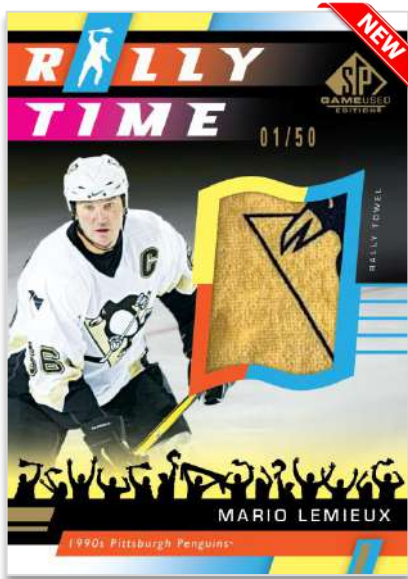

2022-23 HOCKEY

RALLY TIME

This all-new insert set features a mix of veterans and legends and a swatch of a rally towel.

These cards are sure to be a unique addition to any collection!