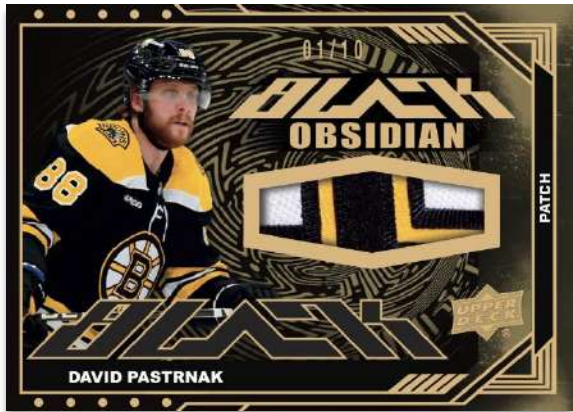

The diverse checklist of this serial-#’d set is comprised of legends, rookies and star veterans. There are also serial-#’d Blue, Gold and Green parallels.

FINITE ROOKIES

Gold Spectrum Parallel

Be on the lookout for **Finite Rookies** cards featuring only top rookies and a large embossed Finite Rookies badge. This set boasts a bevy of stellar parallels, highlighted by the Gold Spectrum (#’d), Green Spectrum (#’d) and Platinum Spectrum (#’d 1-of-1) parallels!

X-OVER SIGNATURES

Red Parallel

This new, serial-#’d autograph set is loaded with star veterans and the best-of-the-best rookie prospects! Keep an eye out for Red (#’d), Gold (#’d) and Blue (#’d 1-of-1) parallels.

All content is subject to change without further notice.
Card images are solely for the purpose of design display.

2023-24 HOCKEY

UD BLACK OBSIDIAN PATCH

Gold Parallel

UD BLACK STEEL SIGNATURES

Gold Parallel

UD BLACK LUSTROUS RAP

Clarity Variant

SPx wouldn't be complete without its coveted **UD Black Obsidian**, **UD Black Lustrous** and **UD Black Pride of a Nation** inserts. Chock-full of auto and auto patch cards - headlined by the incredible **UD Black Lustrous RAP** and **RAP Clarity Variant** cards that everyone will be hunting for - the UD Black lineup has been expanded with the addition of the rare **UD Black Steel Signatures** set (which includes a 1-of-1 Emerald parallel) and an Emerald parallel of the **UD Black Obsidian Rookies**, **Rookie Patch** and **Patch** cards!