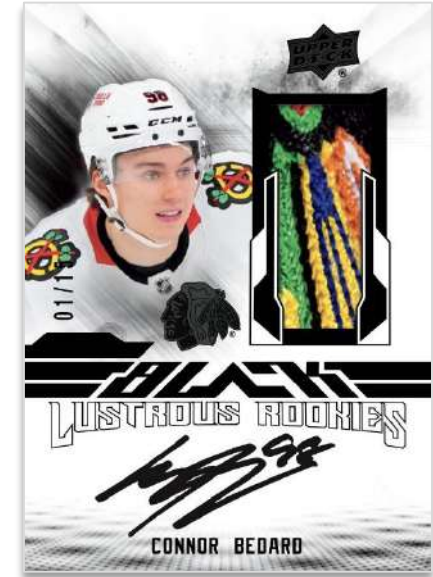

The diverse checklist of this serial-#’d set is comprised of legends, rookies and star veterans. There are also serial-#’d Blue, Gold and Green parallels.

FINITE ROOKIES

Gold Spectrum Parallel

Be on the lookout for **Finite Rookies** cards featuring only top rookies and a large embossed Finite Rookies badge. This set boasts a bevy of stellar parallels, highlighted by the Gold Spectrum (#’d), Green Spectrum (#’d) and Platinum Spectrum (#’d 1-of-1) parallels!

X-OVER SIGNATURES

Red Parallel

This new, serial-#’d autograph set is loaded with star veterans and the best-of-the-best rookie prospects! Keep an eye out for Red (#’d), Gold (#’d) and Blue (#’d 1-of-1) parallels.

All content is subject to change without further notice.
Card images are solely for the purpose of design display.

2023-24 HOCKEY

UD BLACK OBSIDIAN PATCH

Gold Parallel

UD BLACK STEEL SIGNATURES

Gold Parallel

UD BLACK LUSTROUS RAP

Clarity Variant

SPx wouldn't be complete without its coveted **UD Black Obsidian**, **UD Black Lustrous** and **UD Black Pride of a Nation** inserts. Chock-full of auto and auto patch cards - headlined by the incredible **UD Black Lustrous RAP** and **RAP Clarity Variant** cards that everyone will be hunting for - the UD Black lineup has been expanded with the addition of the rare **UD Black Steel Signatures** set (which includes a 1-of-1 Emerald parallel) and an Emerald parallel of the **UD Black Obsidian Rookies**, **Rookie Patch** and **Patch** cards!