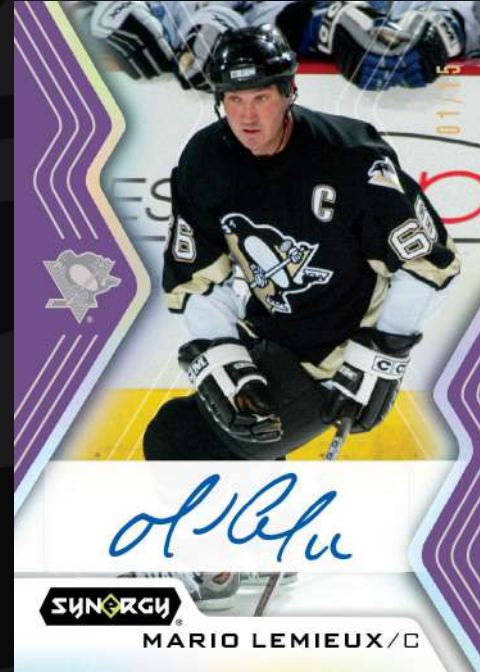

2024-25 SYNERGY HOCKEY

Base Set and Inserts

BASE SET - ROOKIES

BASE SET - LEGENDS Purple Auto Parallel

SYNERGISTIC DUOS

2024-25 Synergy Hockey boasts a 125-card base set featuring low-#’d veterans, legends and rookies (regular and SP). The Synergy base set is highly-collectible!

The base set breaks down as follows: **Veterans** (1-60), **Legends** (61-75), **Rookies** (76-115) and **Rookie SP’s** (116-125).

Search for a variety of parallels of the base set including low-#’d purple autographs!