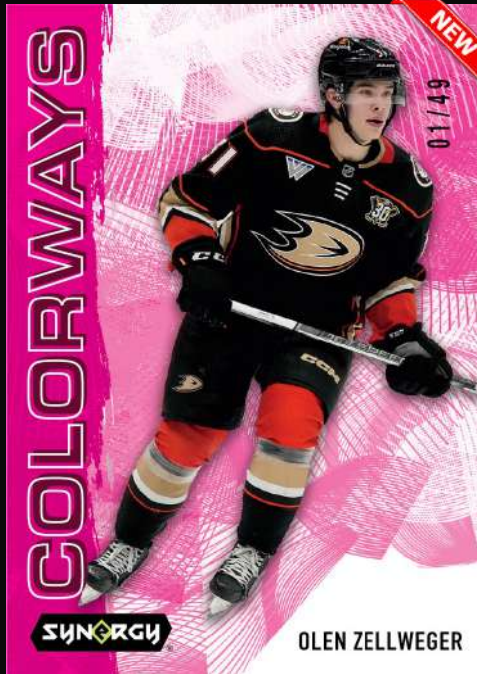

The base set breaks down as follows: **Veterans** (1-60), **Legends** (61-75), **Rookies** (76-115) and **Rookie SP’s** (116-125).

Search for a variety of parallels of the base set including low-#’d purple autographs!

The Synergistic Duos insert, featuring two players from the same organization, has three subsets: two current stars, on current star and one legend, and one current star and one rookie. Collect three colorful serially-#’d parallels: Red, Green, and Gold.

Content is subject to change without further notice.
Card images are solely for the purpose of design display.

2024-25 SYNERGY HOCKEY

New Inserts!

COLORWAYS

Neon Pink Parallel

This 100-card insert set features top Veteran Stars, Legends of the game, and emerging Rookies.

Be on the lookout for a wide variety of colorful parallels highlighted by the low-#’d Neon Pink and Gold parallels.

INTERDIMENSIONAL

This all-new case hit insert features top rookies on an exciting design.