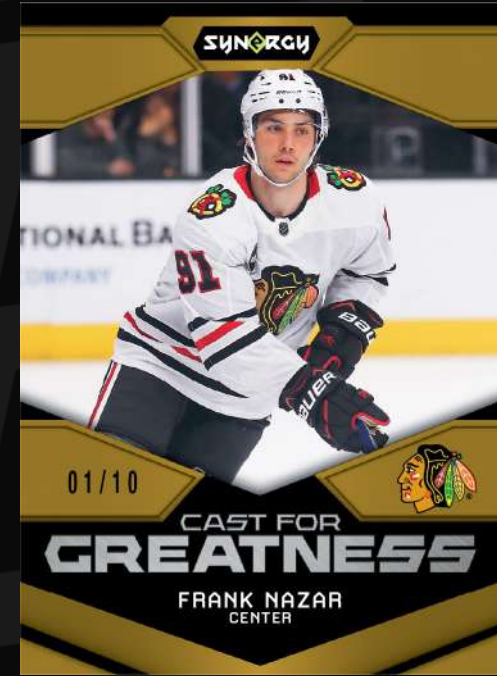

CAST FOR GREATNESS
Gold Parallel

Content is subject to change without further notice.
Card images are solely for the purpose of design display.