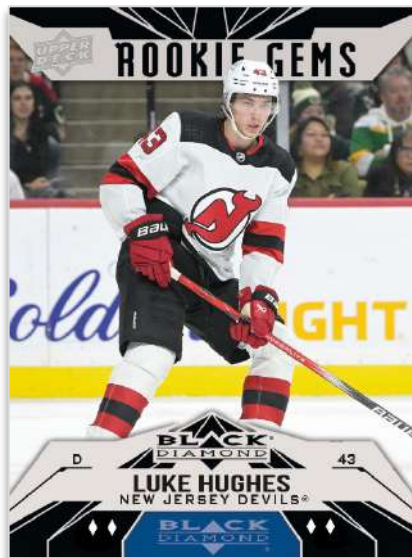

2007-08 BLACK DIAMOND RETROS

4-Star Rookies

These retro cards feature star veterans and rookies with 1, 2, 3, and 4 star variations on the 2007-08 Black Diamond base design.

Collectors should keep an eye out for #’d Ruby and Emerald Auto parallels.