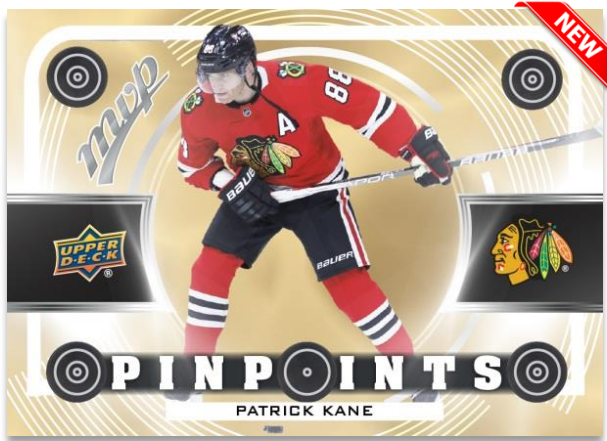

PINPOINTS
Gold Parallel