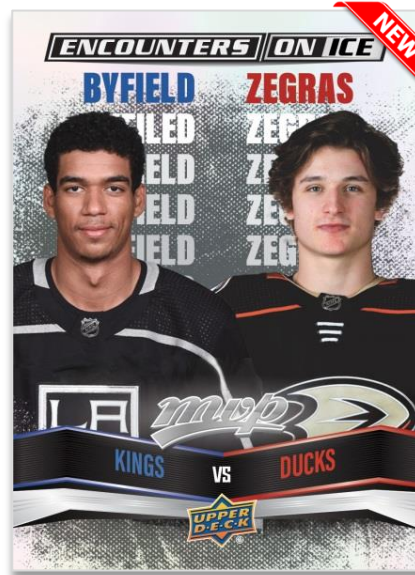

The Ice Battles parallel is a card-back variation set. The standard bio and stats are replaced with five categories with which you can play your own Pack Wars game with family, friends and fellow collectors: Overall, Speed, Strength, Skill and Awareness.

Content is subject to change. Card images are solely for the purpose of design display.

RETAIL 2022-23 HOCKEY

PINPOINTS
Gold Parallel

ENCOUNTERS ON ICE
Regular

DOMAINS
Regular

Collect three exciting new insert sets:

Domains: This set honors the diversity of the NHL by displaying players alongside the flag of the country from which they hail.

Encounters on Ice: Each card in this amazing set features 2 players from their respective teams highlighting some of the best current rivalries in the game!