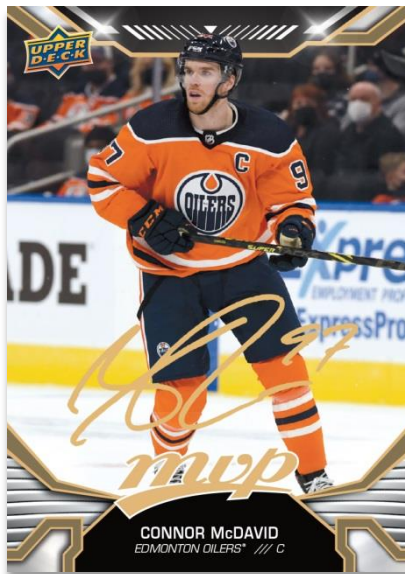

RETAIL 2022-23 HOCKEY

Blaster Exclusive!

BASE SET

High Series Star & Rookie SP's

BASE SET

High Series Star & Rookie SP's - Gold Script Parallel

BASE SET

Ice Battles Parallel

MVP's popular **Base Set** consists of 200 regular cards and 50 High Series Star & Rookie SP cards!

Collect up to three parallels: the Silver Script parallel, the **Blaster Exclusive** Gold Script parallel and the Ice Battles parallel.