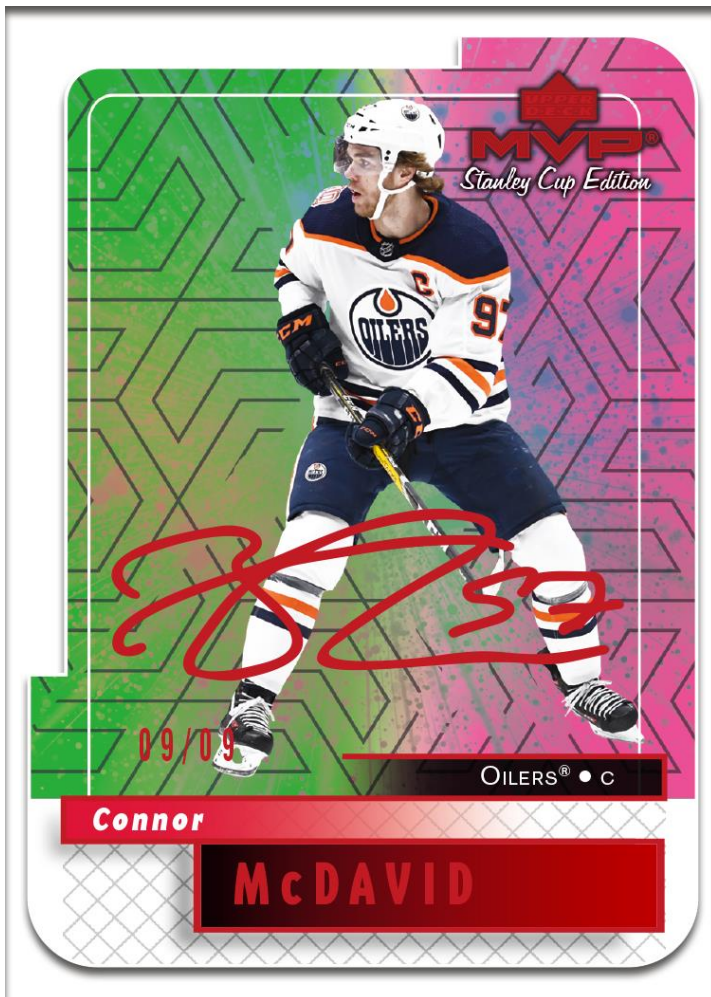

CONFIGURATION:

- 8 cards per pack
- 20 packs per box

PRODUCT HIGHLIGHTS:

- Your 2019-20 hockey card collection starts here with an impressive 250 card base set!
- **NEW!** Collect the **Stanley Cup Edition Silver and Super Scripts**.
- **NEW!** Look for new shiny inserts including **Supernovas and Net Crashers**.
- Grab **Colors and Contours**, featuring Spectrum Light FX variations of all 100 of the Stanley Cup Edition Tribute cards, including a rare Purple parallel numbered to 9!
- Look for the 1st Rookie cards of the year including (4) planned Rookie Redemption cards broken down by division and the highly sought after **2019 #1 Draft Pick Redemption** cards.
- Find the popular **Silver Script parallels, Super Script parallels** (#'d to 25), and **Black Super Script parallels** (#'d to 5)!

BASE
DESIGN

All Content is subject to change. Card images are solely for the purpose of design display.

mvp

2019-20 HOCKEY

BOX BREAK (on average):

- (4) Stanley Cup Edition Silver and Super Scripts **NEW!**
- (3) Rainbow Foil inserts including Supernovas, Net Crashers, & Blue Liners **NEW!**
- (5) - (6) Puzzle Back Base Set Parallels
- (6) Silver Script Base Set Parallels
- (10) High Series Base Set Short Prints

CASE BREAK (on average):

- (1) Rookie Redemption

All Content is subject to change. Card images are solely for the purpose of design display.

STANLEY CUP EDITION TRIBUTE INSERT SET:

- A 100-card insert set.
- Integrating the 1999-2000 MVP Stanley Cup Edition Design
- Two subsets — Silver Script & Super Script (#'d to 25).

COLORS & CONTOURS INSERT SET RETURNS:

- Variation of the Stanley Cup Edition Tribute set!
- One perimeter die-cut with two different Spectrum Light FX backgrounds.
- Broken into two different unique subsets — Gold parallels (#'d to 99) and Purple parallels (#'d to 9).