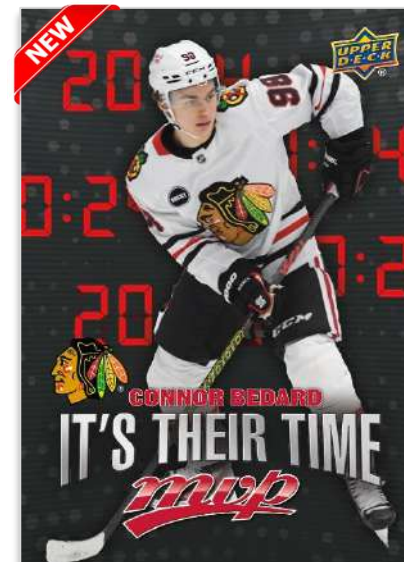

2024-25 HOCKEY

MASCOT TALENT

Mascot collectors rejoice!

Hunt for this all-new insert set with a dynamic design and your favorite mascots.

ABOVE THE CREASE

Goaltender collectors rejoice!

Be on the lookout for this all-new insert set with some dynamic action photography and a unique design.

IT'S THEIR TIME

The Clock is ticking!

Search for this insert set that is chock-full of young talented players who are coming into their own.

Content is subject to change without further notice. Card images are solely for the purpose of design display.