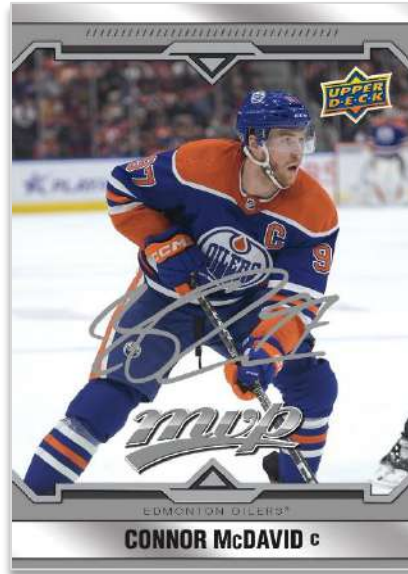

2024-25 HOCKEY

BASE SET SP'S
Regular

BASE SET
Silver Script Parallel

BASE SET SP'S
Gold Script Parallel

Your 2024-25 hockey card collection starts here with an impressive base set consisting of 200 regular cards and 50 SP's & Rookies cards!

Collect an array of popular parallels, highlighted by the Silver Script, and **blaster-exclusive** Gold Script parallel!

Content is subject to change without further notice. Card images are solely for the purpose of design display.