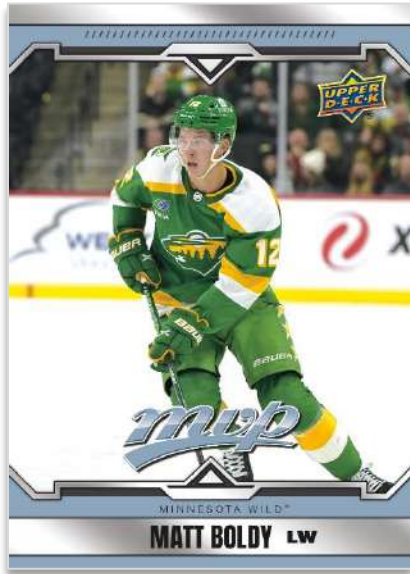

2024-25 HOCKEY

BASE SET SP'S
Regular

BASE SET
Silver Script Parallel

BASE SET SP'S
Gold Script Parallel

Your 2024-25 hockey card collection starts here with an impressive base set consisting of 200 regular cards and 50 SP's & Rookies cards!

Collect an array of popular parallels, highlighted by the Silver Script, and **blaster-exclusive** Gold Script parallel!

Content is subject to change without further notice. Card images are solely for the purpose of design display.