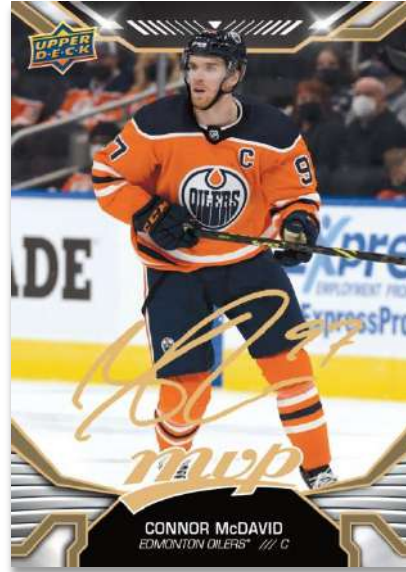

RETAIL 2022-23 HOCKEY

Blaster Exclusive!

BASE SET

High Series Star & Rookie SP's

BASE SET

High Series Star & Rookie SP's - Gold Script Parallel

BASE SET

Ice Battles Parallel

MVP's popular **Base Set** consists of 200 regular cards and 50 High Series Star & Rookie SP cards!

Collect up to three parallels: the Silver Script parallel, the **Blaster Exclusive** Gold Script parallel and the Ice Battles parallel.