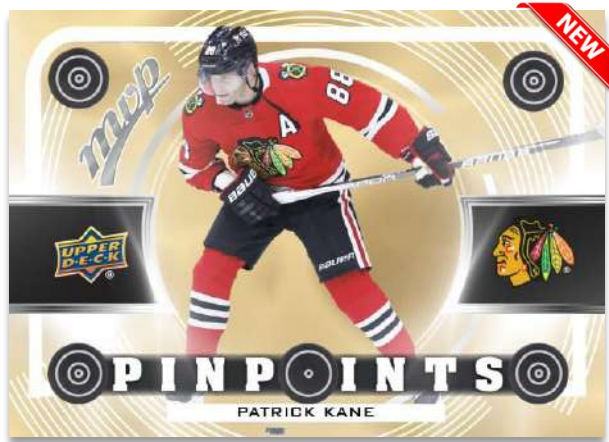

PINPOINTS
Gold Parallel