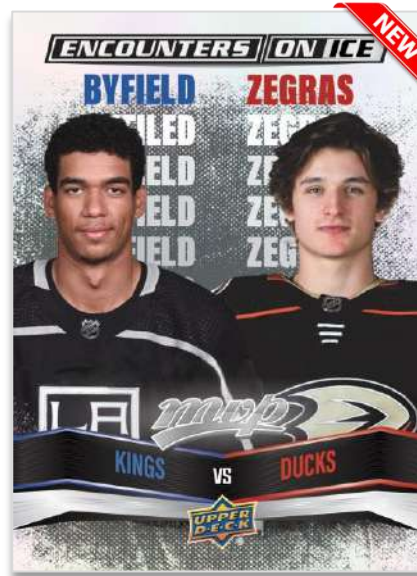

The Ice Battles parallel is a card-back variation set. The standard bio and stats are replaced with five categories with which you can play your own Pack Wars game with family, friends and fellow collectors: Overall, Speed, Strength, Skill and Awareness.

Content is subject to change. Card images are solely for the purpose of design display.

RETAIL 2022-23 HOCKEY

PINPOINTS
Gold Parallel

ENCOUNTERS ON ICE
Regular

DOMAINS
Regular

Collect three exciting new insert sets:

Domains: This set honors the diversity of the NHL by displaying players alongside the flag of the country from which they hail.

Encounters on Ice: Each card in this amazing set features 2 players from their respective teams highlighting some of the best current rivalries in the game!