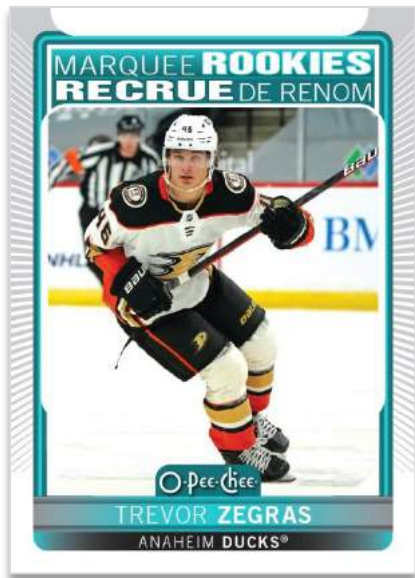

HOBBY

O-Pee-Chee®

2021-22 HOCKEY

Product depicted for demonstration purposes only and is subject to change without further notice. © 2021 UDC, 5830 El Camino Real, Carlsbad, CA 92008. All rights reserved. NHL and the NHL Shield are registered trademarks of the National Hockey League. All NHL logos and marks and NHL team logos and marks depicted herein are the property of the NHL and the respective teams and may not be reproduced without the prior written consent of NHL Enterprises, L.P. © NHL 2021. All Rights reserved. © NHLPA. Officially Licensed Product of the NHLPA. NHLPA, National Hockey League Players' Association and the NHLPA logo are trademarks of the NHLPA and are used under license.

BASE SET - MARQUEE ROOKIES

Regular

BASE SET RETRO VARIATION

Regular

BASE SET

Neon Green Bordered Parallel

Sporting a robust 600-card **Base Set**, O-Pee-Chee perennially features the most comprehensive single-season Hobby set in hockey. The Base Set includes a high-series subset featuring 35 Marquee Rookies, 15 Rookie Season Reviews, 31 Team Checklists, nine League Leaders and 10 Season Highlights cards. Look for Retro variations of the entire Base Set, as well as an expanded parallel lineup for both the regular Base Set and the Retro Variation set. Here is the breakdown:

Base Set - Blue Border Parallel

Base Set - Red Border Parallel

New + Hobby Exclusive! Base Set - Neon Green Bordered Parallel (Serially Numbered)

New + Hobby Exclusive! Base Set - Printing Plates Parallel (Serially Numbered)