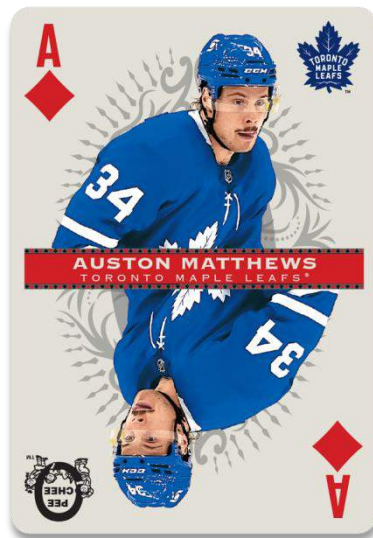

This special insert set features the best players in the game today, SP 2021-22 rookies and SSP 2020-21 rookie updates on mini (2" x 3.5") cards.

Look for **Hobby Exclusive** Patterned Rainbow Foilboard parallel cards.

TOP ROOKIE PUZZLE BOUNTY

The **Top Rookie Puzzle Bounty** insert will have collectors on the hunt to complete the nine-card puzzle set (the above image is one of the nine cards that comprise the puzzle). Those that do will be rewarded with up to three highly-sought after bounty achievement cards featuring a top rookie selected in the 2021 NHL® Entry Draft!

Content is subject to change. Card images are solely for the purpose of design display.

OPC PATCHES

Calder Memorial Trophy

The popular **O-Pee-Chee Patches** insert set returns featuring all-new manufactured patch cards, many sporting your favorite players, past & present. This set includes super rare **Stanley Cup Trophy**, **Logo Update** and **Hall of Fame Logo** patches.