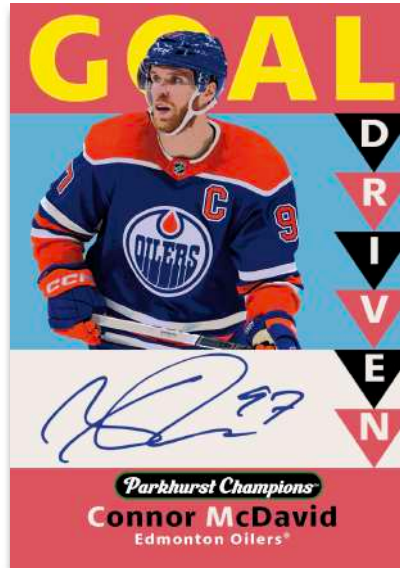

The Base Set for this product break down as follows: Base Set (1-220), Base Set Rookies SPs (221-250), and Base Set Legend SPs (221-250).

Be on the lookout for a wide variety of parallels of the Base Set highlighted by the Silver, low-#’d Red, Gold Rainbow, Auto, Jersey, and low-#’d Auto Patch.

Collectors should expect to find one (1) Base Set Silver parallel card per pack, on average!

## '52 RETROS

Legends Red Auto Parallel

A classic Parkhurst design returns with the '52 Retros insert set.

Collectors will love the look and feel of this vintage design and its Gold Rainbow, Auto, and Red Auto parallels!