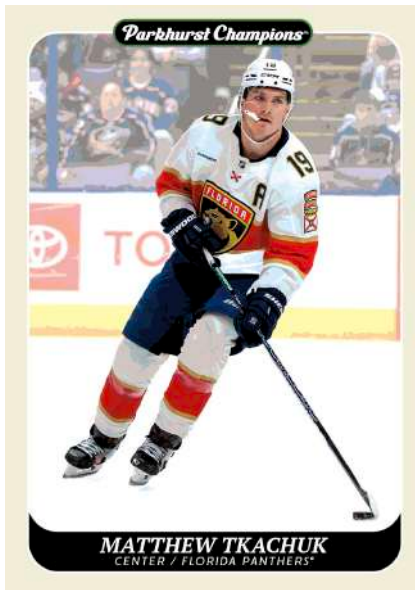

# HOBBY

2023-24 HOCKEY

**BASE SET**  
Regular

**BASE SET ROOKIE SPs**  
Rainbow Parallel

**BASE SET ROOKIE SPs**  
Auto Patch Parallel

One of the most unique releases of the year, Parkhurst Champions, returns for the 2023-24 Season. This edition of the product is chock-full of talented rookies, star veterans, and legends of the game!