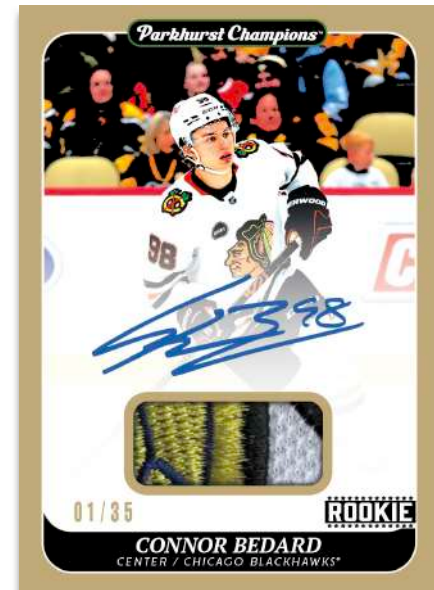

**BASE SET**  
Regular

**BASE SET ROOKIE SPs**  
Rainbow Parallel

**BASE SET ROOKIE SPs**  
Auto Patch Parallel

One of the most unique releases of the year, Parkhurst Champions, returns for the 2023-24 Season. This edition of the product is chock-full of talented rookies, star veterans, and legends of the game!

The Base Set for this product break down as follows: Base Set (1-220), Base Set Rookies SPs (221-250), and Base Set Legend SPs (221-250).

Be on the lookout for a wide variety of parallels of the Base Set highlighted by the Silver, low-#’d Red, Gold Rainbow, Auto, Jersey, and low-#’d Auto Patch.