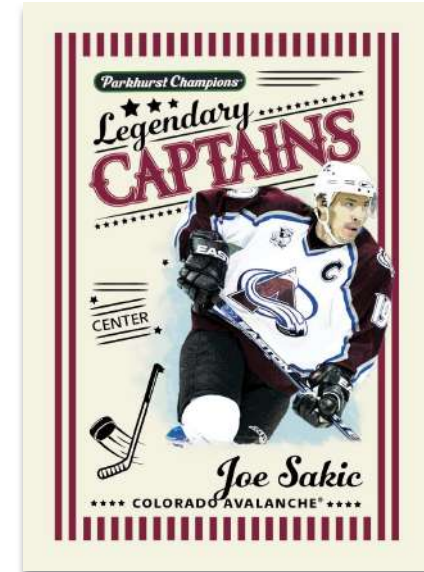

LEGENDARY CAPTAINS

Be on the lookout for the super-rare **Legendary Captains** insert.

These cards feature some of the greatest captains of all time and are sure to be an impressive addition to any collection!